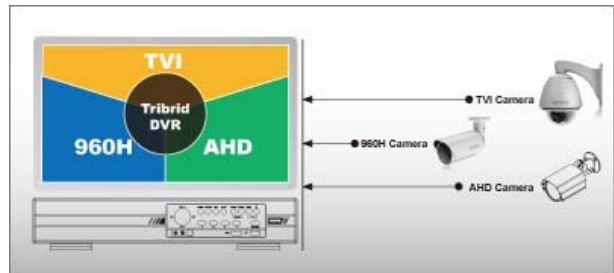

Tribrid Video Input

- ❖ Supports AHD / TVI / 960H video input.

Intelligent Video Analysis

- ❖ The Smart TVI DVR supports IVS (Intelligent Video System) to set a virtual detection line for people counting, virtual fence, and one-way pass. It's the advanced usage for motion detection to not only record but also summarize the detection data for further analysis.