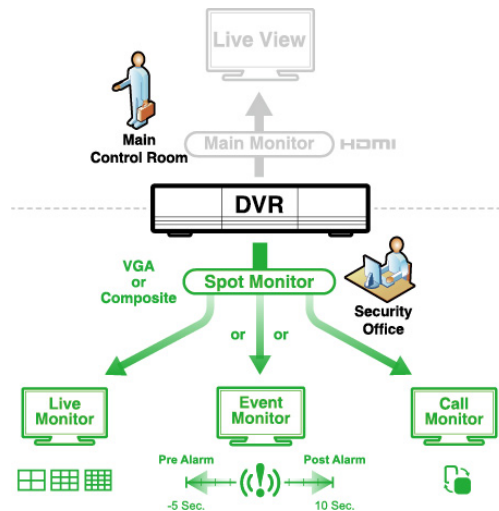

#### Push Video & Push Status - Active Event Notification with EagleEyes App

- ❖ Push Video to send instant notifications for an alarm event when an alarm device is connected to the DVR.
- ❖ Push Status to send instant notifications for system events, such as video loss or HDD data removal.

#### Intelligent Video Analysis

- ❖ IVS (Intelligent Video System) supported to set a virtual detection line for people counting, virtual fence, and one-way pass.

#### Quadbrid Video Input

- ❖ Supports IP / TVI / Analog HD / 960H video input
- ❖ All channels at 1080P real-time recording
- ❖ Up to 5MP recording for IP cameras

#### Spot Monitor

- ❖ In addition to the main display via the HDMI output, you can assign a secondary display to show live view, call monitor or event monitor.