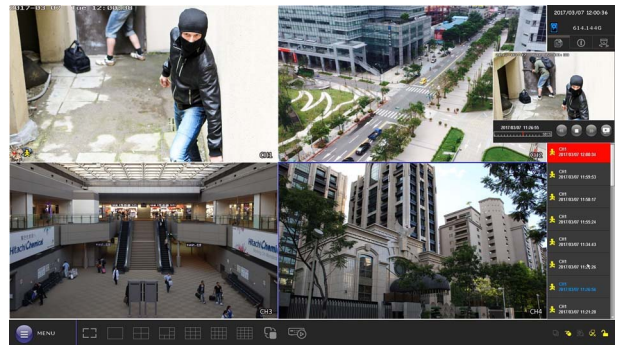

Pentabrid Video Input

- ❖ 16 channels of IP / TVI / CVI / Analog HD / 960H video input, within which IP channels are up to 12 channels

Event Pop-up / Preview

- ❖ All events are listed on the right panel with corresponding event icons for you to quickly recognize the event type. The most current one will flash to catch your attention. Click one event and you're able to preview the footage with pre-alarm images.