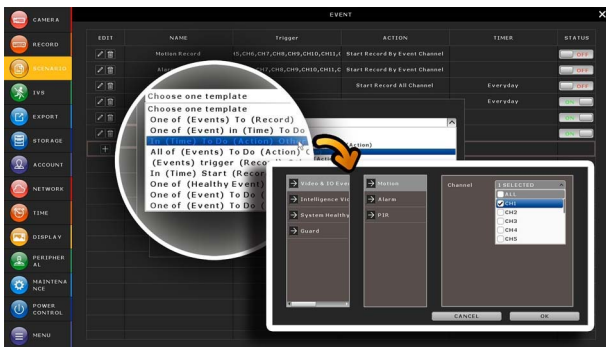

AVZ4017AV

H.265 5MP PENTABRID 16CH XVR (Up to 4 HDDs)

▶ FEATURES

H.265 Compression Technology

- ❖ The recording capacity is greatly enhanced as well as bandwidth saving for better efficiency and performance than the systems employing other compression formats

Scenario Customization

- ❖ Allows you to customize a series of actions which will be run automatically after the specified event occurs. There are several scenario templates for you to choose when and what to do after a specific event occurs.

Pentabrid Video Input

- ❖ 16 channels of IP / TVI / CVI / Analog HD / 960H video input, within which IP channels are up to 12 channels

Event Pop-up / Preview

- ❖ All events are listed on the right panel with corresponding event icons for you to quickly recognize the event type. The most current one will flash to catch your attention. Click one event and you're able to preview the footage with pre-alarm images.