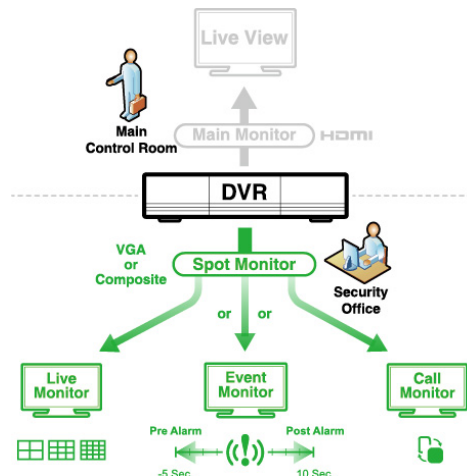

Spot Monitor

- ❖ In addition to the main display via the HDMI output, you can assign a secondary display to show live view, call monitor or event monitor.