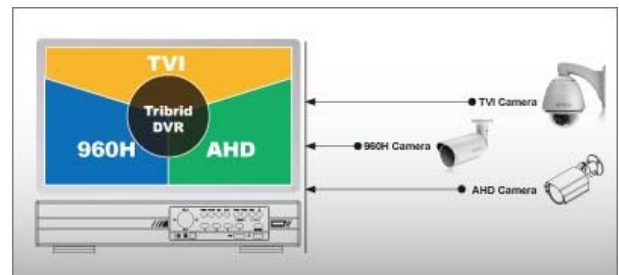

DG1015A

TRIBRID 16CH HD CCTV DVR

FEATURES

Free P2P Cloud EaZy Networking*

- ❖ Cloud EaZy Networking available to connect this device to Internet automatically in three steps with our free mobile app, EagleEyes.
- ❖ The “Buddy” feature to share the device access permission to other people.
- ❖ Device login / out notifications reported.

Push Status - Active Event Notification with EagleEyes App

- ❖ Push Status to send instant notifications for system events, such as video loss or HDD data removal.

Tribrid Video Input

- ❖ Supports AHD / TVI / 960H video input.