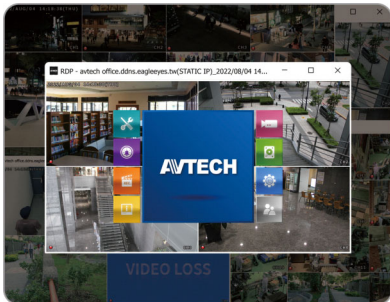

DGD1005AIX-U2

AI-BASED H.265 PENTABRID 4CH XVR

FEATURES

Unlimited Channel Remote Live View

The ETU line of recorders allows you to see as many ETU devices simultaneously as needed without a CMS license. Its dedicated AVTECH desktop application lets you view all your ETU recorders from a single PC and screen becoming a suitable solution for all sizes of businesses and projects.

Easy to Use Interface

The ETU line of recorders implements a fully redesigned interface for ease of use providing a plug & play experience for all AVTECH users. The ETU series allows you to avoid time-consuming setup and focus on what is truly important.

Free & Quick P2P Cloud Service

Simply scan to complete internet setup via our cloud service, **EaZy Networking**, to save you all the troubles of complicated network configurations.

AI Implement on XVR

The AI-based video detection algorithms are processed at the recorder side, not at the AI-enabled IP camera side or CMS site. Only one AI XVR and any cameras can realize the advanced detection functions to detect humans, vehicles and faces.