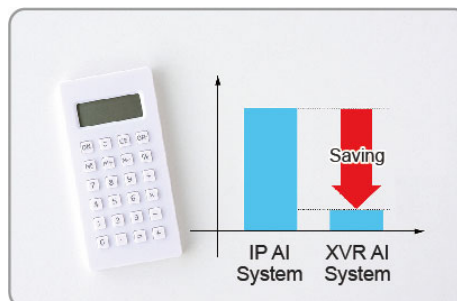

Free & Quick P2P Cloud Service

Simply scan to complete internet setup via our cloud service, **EaZy Networking**, to save you all the troubles of complicated network configurations.

AI Implement on XVR

The AI-based video detection algorithms are processed at the recorder side, not at the AI-enabled IP camera side or CMS site. Only one AI XVR and any cameras can realize the advanced detection functions to detect humans, vehicles and faces.

AI Solution under Budget

Simply replace your HD CCTV recorder with this XVR and you'll have the AI-based human and vehicle detection. You don't need to purchase AI-enabled IP cameras or CMS license with high budget.

Active Event Notification with APP

The app, **AVTECH DVR**, supports the ETU recorder line to send Push Video messages for alarm or motion events and Push Status messages for system events, such as video loss or HDD data removal.