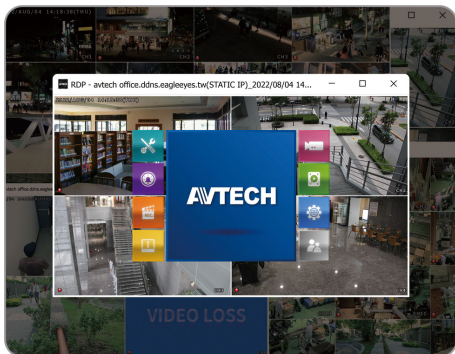

### Unlimited Channel Remote Live View

The ETU line of recorders allows you to see as many ETU devices simultaneously as needed without a CMS license. Its dedicated AVTECH desktop application lets you view all your ETU recorders from a single PC and screen becoming a suitable solution for all sizes of businesses and projects.

### Easy to Use Interface

The ETU line of recorders implements a fully redesigned interface for ease of use providing a plug & play experience for all AVTECH users. The ETU series allows you to avoid time-consuming setup and focus on what is truly important.