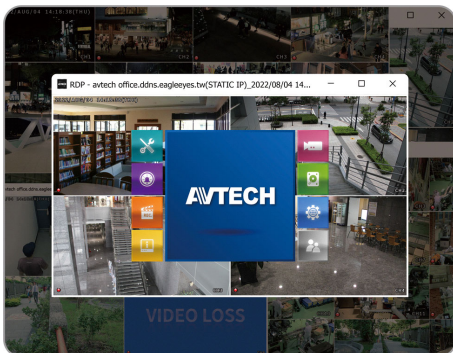

#### Unlimited Channel Remote Live View

The ETU line of recorders allows you to see as many ETU devices simultaneously as needed without a CMS license. Its dedicated AVTECH desktop application lets you view all your ETU recorders from a single PC and screen becoming a suitable solution for all sizes of businesses and projects.