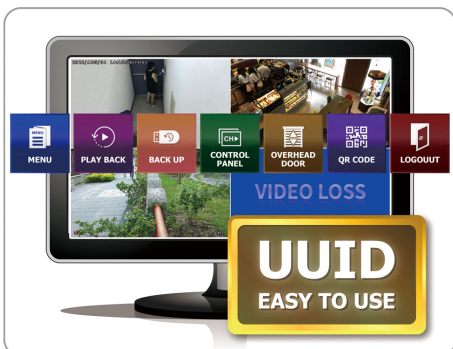

#### Unlimited Channel Remote Live View

The ETU line of recorders allows you to see as many ETU devices simultaneously as needed without a CMS license. Its dedicated AVTECH desktop application lets you view all your ETU recorders from a single PC and screen becoming a suitable solution for all sizes of businesses and projects.

#### Easy to Use Interface

The ETU line of recorders implements a fully redesigned interface for ease of use providing a plug & play experience for all AVTECH users. The ETU series allows you to avoid time-consuming setup and focus on what is truly important.