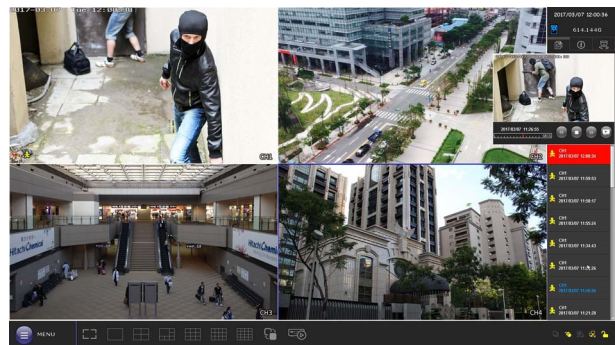

Push Video & Push Status - Active Event Notification with EagleEyes App

- ❖ Push Video to send instant notifications for an alarm event when an alarm device is connected to the camera which supports external alarm device connection/
- ❖ Push Status to send instant notifications for system events, such as video loss or HDD data removal.

Pentabrid Video Input

- ❖ 4 channels of IP / TVI / CVI / Analog HD / 960H video input

Event Pop-up / Preview

- ❖ All events are listed on the right panel with corresponding event icons for you to quickly recognize the event type. The most current one will flash to catch your attention. Click one event and you're able to preview the footage with pre-alarm images.