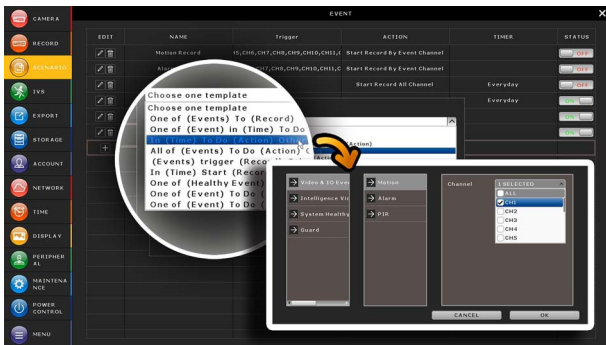

DGD1005AX

H.265 PENTABRID 4CH XVR

FEATURES

H.265 Compression Technology

- ❖ The recording capacity is greatly enhanced as well as bandwidth saving for better efficiency and performance than the systems employing other compression formats

Scenario Customization

- ❖ Allows you to customize a series of actions which will be run automatically after the specified event occurs. There are several scenario templates for you to choose when and what to do after a specific event occurs.

Push Video & Push Status - Active Event Notification with EagleEyes App

- ❖ Push Video to send instant notifications for an alarm event when an alarm device is connected to the camera which supports external alarm device connection/
- ❖ Push Status to send instant notifications for system events, such as video loss or HDD data removal.

Pentabrid Video Input

- ❖ 4 channels of IP / TVI / CVI / Analog HD / 960H video input

Event Pop-up / Preview

- ❖ All events are listed on the right panel with corresponding event icons for you to quickly recognize the event type. The most current one will flash to catch your attention. Click one event and you're able to preview the footage with pre-alarm images.