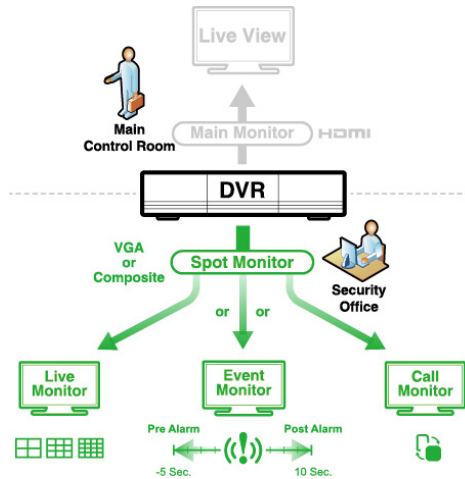

Spot Monitor

- In addition to the main display via the HDMI output, you can assign a secondary display to show live view, call monitor or event monitor.