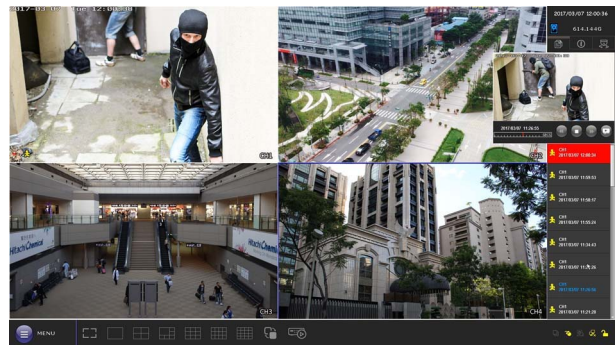

Video Backup

- ❖ Regular backup could be configured to automatically copy video footages to the specified location (USB drive or FTP) at the specified time.

Remote Surveillance

- ❖ Fully compatible with iOS and Android devices, and web browsers on Windows & MAC operating systems
- ❖ CMS Lite for 32 devices central management