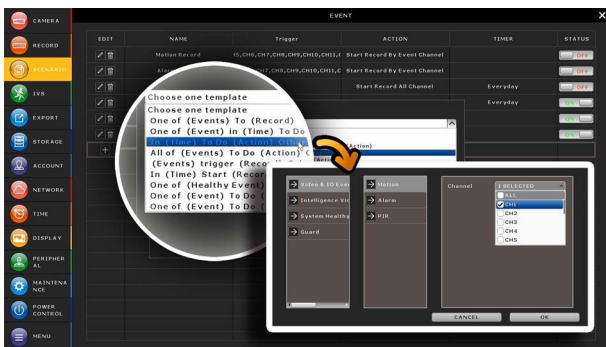

### FEATURES

#### H.265 Compression Technology

- ❖ The recording capacity is greatly enhanced as well as bandwidth saving for better efficiency and performance than the systems employing other compression formats

#### Scenario Customization

- ❖ Allows you to customize a series of actions which will be run automatically after the specified event occurs. There are several scenario templates for you to choose when and what to do after a specific event occurs.