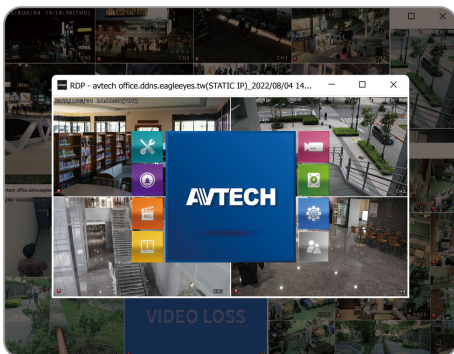

DGD1009AX-U2

100% MIT
EaZy Networking
PUSH VIDEO
PUSH Status

NDA Compliant
TAA Compliant

H.265 5MP PENTABRID 8CH XVR

FEATURES

Unlimited Channel Remote Live View

The ETU line of recorders allows you to see as many ETU devices simultaneously as needed without a CMS license. Its dedicated AVTECH desktop application lets you view all your ETU recorders from a single PC and screen becoming a suitable solution for all sizes of businesses and projects.

Easy to Use Interface

The ETU line of recorders implements a fully redesigned interface for ease of use providing a plug & play experience for all AVTECH users. The ETU series allows you to avoid time-consuming setup and focus on what is truly important.