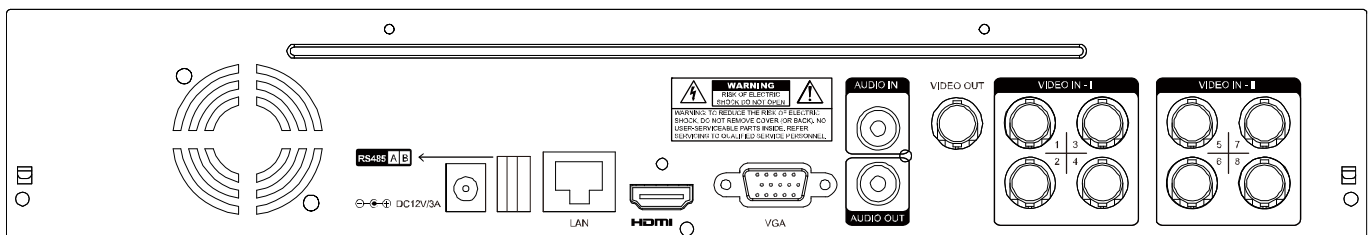

Tribrid Video Input

- ❖ Supports Analog HD / TVI / 960H video input.
- ❖ Up to 1080P recording

Push Status - Active Event Notification with EagleEyes App

- ❖ Push Status to send instant notifications for system events, such as video loss or HDD data removal.

REAR PANEL

* EaZy Networking is a free P2P cloud service to connect AVTECH devices to the Internet automatically by plug-and-play, enabling you to check the live view via your mobile device or laptop at anytime (in 64 kbps).