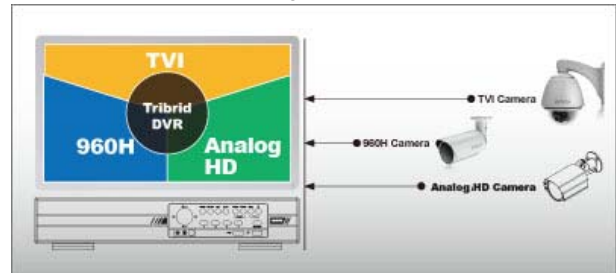

Tribrid Video Input

- ❖ Supports Analog HD / TVI / 960H video input.
- ❖ Up to 1080P recording

Push Status - Active Event Notification with EagleEyes App

- ❖ Push Status to send instant notifications for system events, such as video loss or HDD data removal.

REAR PANEL

* EaZy Networking is a free P2P cloud service to connect AVTECH devices to the Internet automatically by plug-and-play, enabling you to check the live view via your mobile device or laptop at anytime (in 64 kbps).