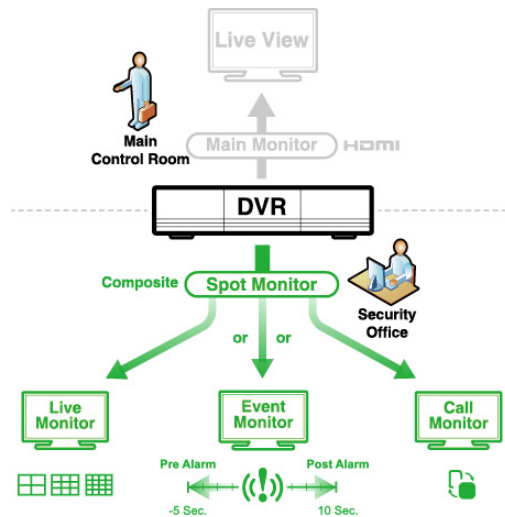

#### Push Status - Active Event Notification with EagleEyes App

- \* Push Status to send instant notifications for system events, such as video loss or HDD data removal.

#### Video Backup

- ❖ Regular backup could be configured to automatically copy video footages to the specified location (USB drive or FTP) at the specified time.

#### Quadbrid Video Input

- ❖ Supports Analog HD / TVI / CVI / 960H video input
- ❖ Up to 1080P recording

#### Spot Monitor

- ❖ In addition to the main display via the HDMI output, you can assign a secondary display to show live view, call monitor or event monitor.