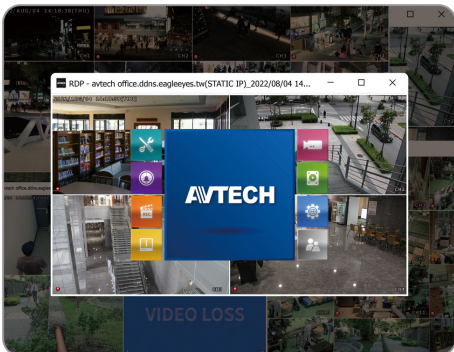

DGD2017AV-U2

H.265 5MP PENTABRID 16CH XVR

FEATURES

Unlimited Channel Remote Live View

The ETU line of recorders allows you to see as many ETU devices simultaneously as needed without a CMS license. Its dedicated AVTECH desktop application lets you view all your ETU recorders from a single PC and screen becoming a suitable solution for all sizes of businesses and projects.

Easy to Use Interface

The ETU line of recorders implements a fully redesigned interface for ease of use providing a plug & play experience for all AVTECH users. The ETU series allows you to avoid time-consuming setup and focus on what is truly important.