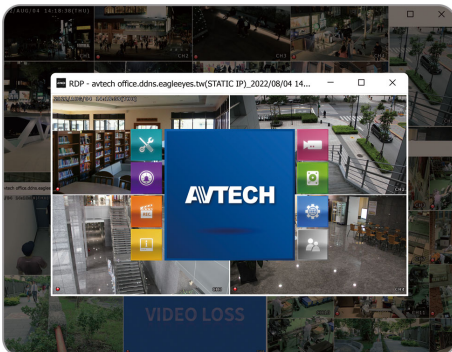

DGD2017AX-U2

100% MIT | EaZy Networking | PUSH VIDEO | PUSH Status

NDA Compliant | TAA Compliant

H.265 5MP PENTABRID 16CH XVR

FEATURES

Unlimited Channel Remote Live View

The ETU line of recorders allows you to see as many ETU devices simultaneously as needed without a CMS license. Its dedicated AVTECH desktop application lets you view all your ETU recorders from a single PC and screen becoming a suitable solution for all sizes of businesses and projects.

Easy to Use Interface

The ETU line of recorders implements a fully redesigned interface for ease of use providing a plug & play experience for all AVTECH users. The ETU series allows you to avoid time-consuming setup and focus on what is truly important.