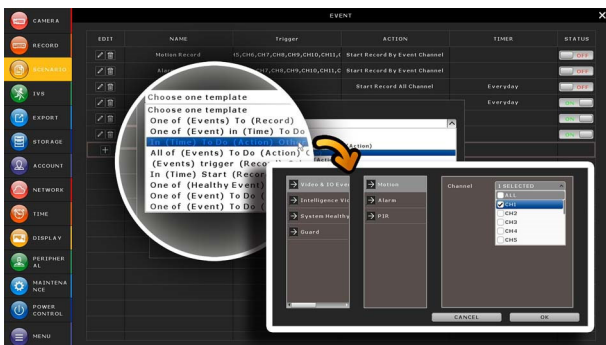

### FEATURES

#### H.265 Compression Technology

- ❖ The recording capacity is greatly enhanced as well as bandwidth saving for better efficiency and performance than the systems employing other compression formats

#### Scenario Customization

- ❖ Allows you to customize a series of actions which will be run automatically after the specified event occurs. There are several scenario templates for you to choose when and what to do after a specific event occurs.