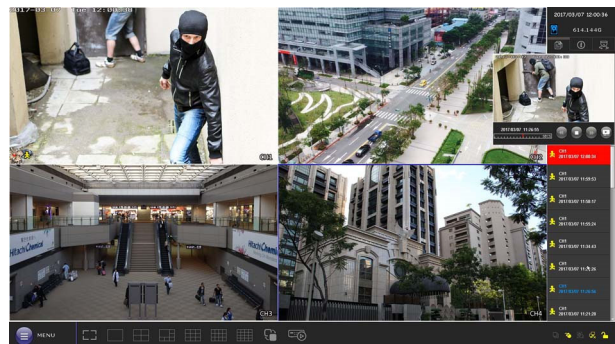

Event Pop-up / Preview

- ❖ All events are listed on the right panel with corresponding event icons for you to quickly recognize the event type. The most current one will flash to catch your attention. Click one event and you're able to preview the footage with pre-alarm images.