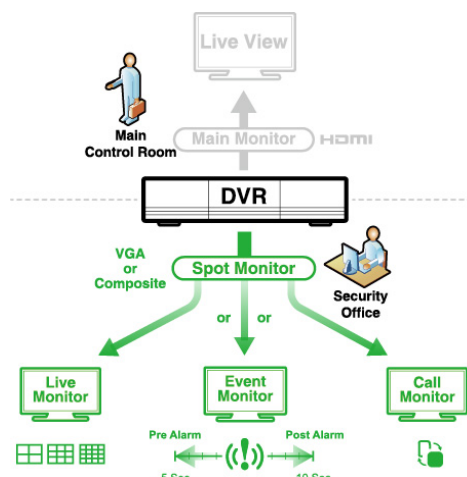

#### Push Video & Push Status - Active Event Notification with EagleEyes App

- ❖ Push Video to send instant notifications for an alarm event when an alarm device is connected to the recorder or the camera which supports external alarm device connection.
- ❖ Push Status to send instant notifications for system events, such as video loss or HDD data removal.

#### Pentabrid Video Input

- ❖ 16 channels of IP / TVI / CVI / Analog HD / 960H video input

#### Event Pop-up / Preview

- ❖ All events are listed on the right panel with corresponding event icons for you to quickly recognize the event type. The most current one will flash to catch your attention. Click one event and you're able to preview the footage with pre-alarm images.

#### Spot Monitor

- ❖ In addition to the main display via the HDMI output, you can assign a secondary display to show live view, call monitor or event monitor.