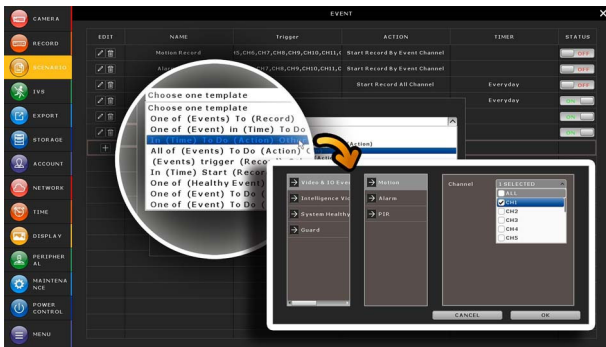

DGD2109AV

H.265 8MP PENTABRID 8CH XVR

FEATURES

H.265 Compression Technology

- ❖ The recording capacity is greatly enhanced as well as bandwidth saving for better efficiency and performance than the systems employing other compression formats

Scenario Customization

- ❖ Allows you to customize a series of actions which will be run automatically after the specified event occurs. There are several scenario templates for you to choose when and what to do after a specific event occurs.

Pentabrid Video Input

- ❖ 8 channels of IP / TVI / CVI / Analog HD / 960H video input
- ❖ Up to 8MP display & recording

Event Pop-up / Preview

- ❖ All events are listed on the right panel with corresponding event icons for you to quickly recognize the event type. The most current one will flash to catch your attention. Click one event and you're able to preview the footage with pre-alarm images.