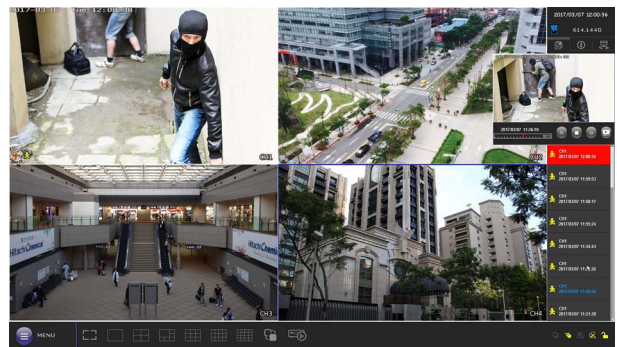

Event Pop-up / Preview

- ❖ All events are listed on the right panel with corresponding event icons for you to quickly recognize the event type. The most current one will flash to catch your attention. Click one event and you're able to preview the footage with pre-alarm images.