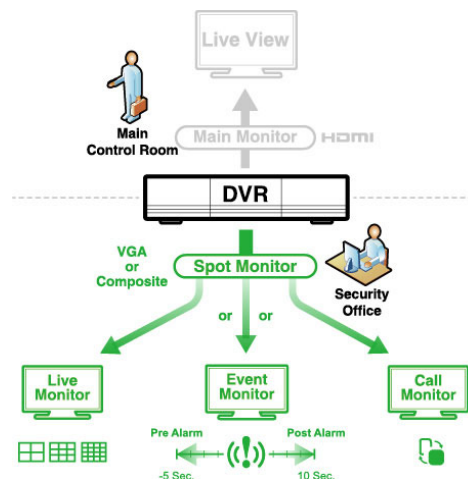

Spot Monitor

- ❖ In addition to the main display via the HDMI output, you can assign a secondary display to show live view, call monitor or event monitor.