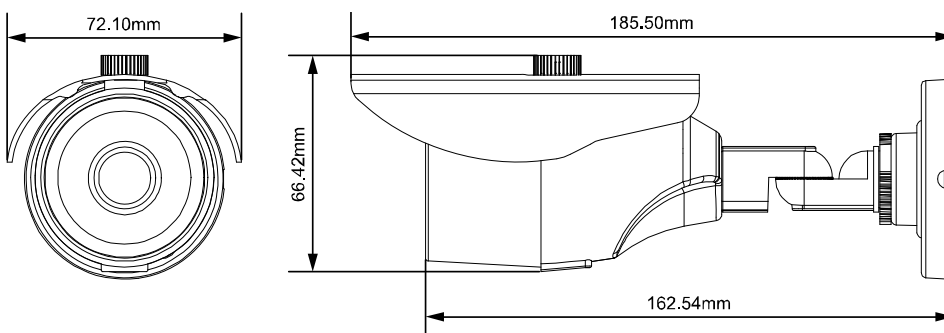

DIMENSIONS

Dimensional tolerance: ± 5mm

○ SPECIFICATIONS

■ Network	
LAN Port	YES
LAN Speed	10/100 Based-T Ethernet
Supported Protocols	DDNS, PPPoE, DHCP, NTP, SNTP, TCP/IP, ICMP, SMTP, FTP, HTTP, RTP, RTSP, RTCP, IPv4, Bonjour, UPnP, DNS, UDP, IGMP, QoS, SNMP
ONVIF Compatible	YES (Profile S)
Number of Online Users	10
Security	(1) Multiple user access levels with password (2) IP address filtering (3) Digest authentication
Remote Access	(1) Internet Explorer on Windows operating system (2) CMS Lite, 32CH CMS software for Windows operating system (3) EagleEyes on iOS & Android mobile devices
■ Video	
Network Compression	H.264 (Main Profile) / MJPEG
Video Resolution	1920 x 1080 / 1280 x 720 / 720 x 480 / 352 x 240
Frame Rate	30/25fps
Multiple Video Streaming	4 (H.264 / MJPEG)
■ General	
Image Sensor	1/2.7" CMOS image sensor
Min Illumination	0.1 Lux / F1.5, 0 Lux (IR LED ON)
Shutter Speed	1/2 to 1/10,000 sec
S/N Ratio	More than 48dB (AGC off)
Lens	f3.8mm / F1.5
Viewing Angle	77° (Horizontal) / 45° (Vertical) / 88° (Diagonal)
IR LED	12 Units
IR Effective Distance**	Up to 10 meters
IR Shift	YES
White Balance	ATW
AGC	Auto
IRIS Mode	AES
Sharpness	YES
DWDR	YES
POE	YES (IEEE 802.3af)
External Alarm I/O	YES (1 input / 1 output)
Weather-proof	IP66
Operating Temperature	-25°C ~ 50°C
Operating Humidity	90% or less relative humidity
Power Source (±10%)	12V / 1A
Current Consumption (±10%)	235mA (IR OFF) / 360mA (IR ON)
Power Consumption (±10%)	5.4W (PoE & PoN) ; 4.32W (DC Adapter)
Net Weight (kg)	0.25
■ Others	
Mobile Surveillance	iOS & Android mobile devices
Motion Detection	YES
Event Notification	FTP / Email / SMS
3-Axis	YES
RTC (real-time clock)	YES
Minimum Web Browsing Requirements	<ul style="list-style-type: none"> • Intel core i3 or higher, or equivalent AMD • 2GB RAM • AGP graphics card, Direct Draw, 32MB RAM • Windows 10, Windows 8, Windows 7, Windows Vista & Windows XP, DirectX 9.0 or later • Internet Explorer 7.x or later (Windows Edge not supported)