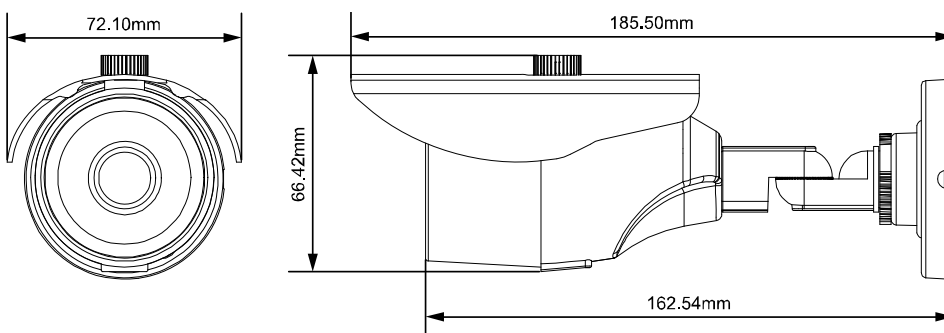

DIMENSIONS

Dimensional tolerance: ± 5mm

● SPECIFICATIONS

■ Network

LAN Port	YES
LAN Speed	10/100 Based-T Ethernet
Supported Protocols	DDNS, PPPoE, DHCP, NTP, SNTP, TCP/IP, ICMP, SMTP, FTP, HTTP, RTP, RTSP, RTCP, IPv4, Bonjour, UPnP, DNS, UDP, IGMP, QoS, SNMP
ONVIF Compatible	YES (Profile S)
Number of Online Users	10
Security	(1) Multiple user access levels with password (2) IP address filtering (3) Digest authentication
Remote Access	(1) Internet Explorer on Windows operating system (2) CMS Lite, 32CH CMS software for Windows operating system (3) EagleEyes on iOS & Android mobile devices

■ Video

Network Compression	H.264 (Main Profile) / MJPEG
Video Resolution	1920 x 1080 / 1280 x 720 / 720 x 480 / 352 x 240
Frame Rate	30/25fps
Multiple Video Streaming	4 (H.264 / MJPEG)

■ General

Image Sensor	1/2.7" CMOS image sensor
Min Illumination	0.1 Lux / F1.5, 0 Lux (IR LED ON)
Shutter Speed	1/2 to 1/10,000 sec
S/N Ratio	More than 48dB (AGC off)
Lens	f3.8mm / F1.5
Viewing Angle	77° (Horizontal) / 45° (Vertical) / 88° (Diagonal)
IR LED	2 Units
IR Effective Distance**	Up to 25 meters
IR Shift	YES
White Balance	ATW
AGC	Auto
IRIS Mode	AES
Sharpness	YES
DWDR	YES
POE	YES (IEEE 802.3af)
External Alarm I/O	YES (1 input / 1 output)
Weather-proof	IP66
Operating Temperature	-40°C ~ 50°C
Operating Humidity	90% or less relative humidity
Power Source (±10%)	12V / 1A
Current Consumption (±10%)	213mA (IR OFF) / 383mA (IR ON)
Power Consumption (±10%)	5.75W (PoE & PoN) ; 4.6W (DC Adapter)
Net Weight (kg)	0.25