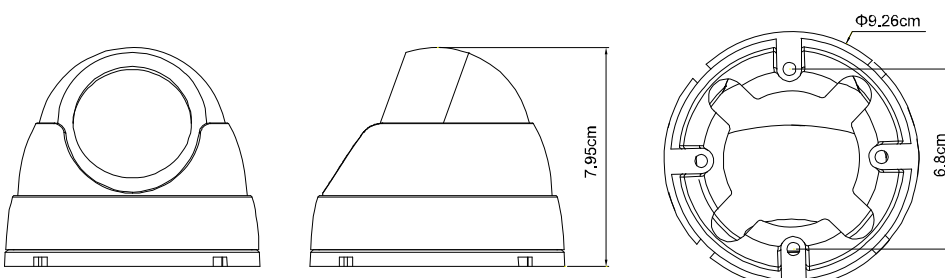

DIMENSIONS

Dimensional tolerance: ± 5mm