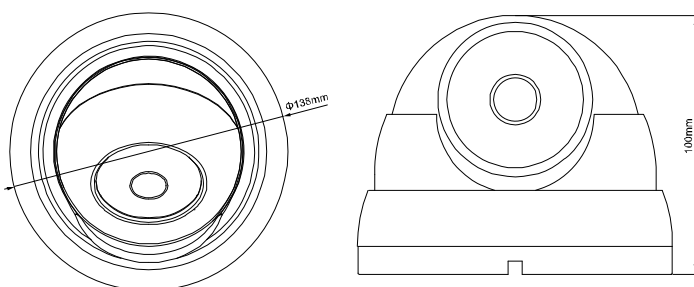

DIMENSIONS

Dimensional tolerance: ± 5mm

● SPECIFICATIONS

■ Network	
LAN Port	YES
LAN Speed	10/100 Based-T Ethernet
Supported Protocols	DDNS, PPPoE, DHCP, NTP, SNTP, TCP/IP, ICMP, SMTP, FTP, HTTP, RTP, RTSP, RTCP, IPv4, Bonjour, UPnP, DNS, UDP, IGMP, QoS, SNMP
ONVIF Compatible	YES (Profile S)
Number of Online Users	10
Security	(1) Multiple user access levels with password (2) IP address filtering (3) Digest authentication
Remote Access	(1) Internet Explorer on Windows operating system (2) 32CH CMS Lite on Windows operating system (3) EagleEyes on iOS & Android mobile devices
■ Video	
Network Compression	H.264 (Main Profile) / MJPEG
Video Resolution	1920 x 1080 / 1280 x 720 / 720 x 480 / 352 x 240
Frame Rate	30/25fps
Multiple Video Streaming	4 (H.264 / MJPEG)
■ General	
Image Sensor	1/2.9" CMOS image sensor
Min Illumination	0.1 Lux / F1.4(Wide)~F2.8(Tele), 0 Lux (IR LED ON)
Shutter Speed	1/10,000 ~ 1/7.5 (Slow shutter)
S/N Ratio	More than 48dB (AGC off)
Lens	f2.8 ~ 12mm / F1.4 ~ F2.8
Viewing Angle	Wide: 103° (Horizontal) / 54° (Vertical) / 122° (Diagonal) Tele: 31° (Horizontal) / 17° (Vertical) / 36° (Diagonal)
IR LED	24 Units
IR Effective Distance**	Up to 25 meters
IR Shift	YES
Smart Light Control	YES
White Balance	ATW
AGC	Auto
IRIS Mode	AES
DWDR	YES
POE	YES (IEEE 802.3af)
External Alarm I/O	YES (1 input / 1 output)
RAM	20MB
Weather-proof	IP66
Operating Temperature	-25°C ~ 50°C
Operating Humidity	90% or less relative humidity
Power Source (±10%)	12V / 1A
Current Consumption (±10%)	542mA
Power Consumption (±10%)	7.5W (PoE) ; 7.5W (PoN) ; 6.5W (DC Adapter)
Net Weight (kg)	0.648