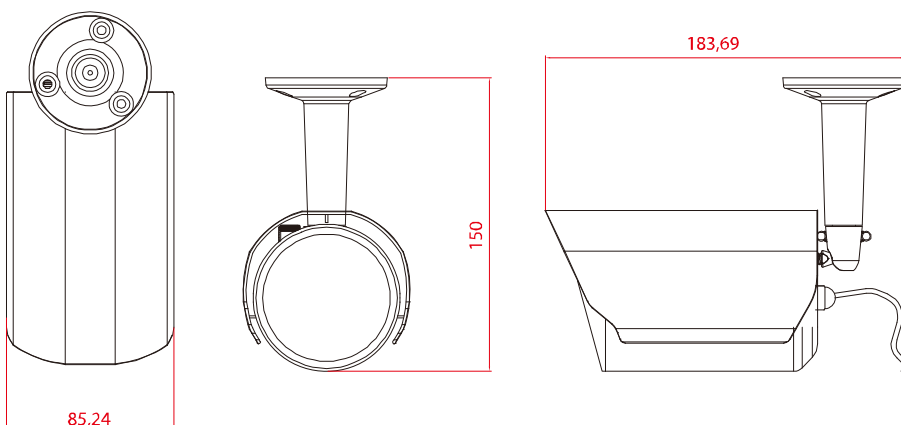

DIMENSIONS

● SPECIFICATIONS

■ Network		
LAN Port	YES	
LAN Speed	10/100 Based-T Ethernet	
Supported Protocols	DDNS, PPPoE, DHCP, NTP, SNTP, TCP/IP, ICMP, SMTP, FTP, HTTP, RTP, RTSP, RTCP, IPv4, Bonjour, UPnP, DNS, UDP, IGMP, QoS, SNMP	
ONVIF Compatible	YES (Profile S)	
Number of Online Users	10	
Security	(1) Multiple user access levels with password (2) IP address filtering (3) Digest authentication	
Remote Access	(1) Internet Explorer on Windows operating system (2) 32CH CMS Lite on Windows operating system (3) EagleEyes on iOS & Android mobile devices	
■ Video		
Network Compression	H.264 (Main Profile) / MJPEG	
Video Resolution	1920 x 1080 / 1280 x 720 / 720 x 480 / 352 x 240	
Frame Rate	30fps	
Multiple Video Streaming	4 (H.264, MJPEG)	
■ General		
Image Sensor	1/2.9" CMOS image sensor	
Min Illumination	0.1 Lux / F1.5, 0 Lux (IR LED ON)	
Shutter Speed	1/10,000 ~ 1/7.5 (Slow shutter)	
S/N Ratio	More than 48dB (AGC off)	
Lens	f3.8mm / F1.5	f2.8mm / F1.8 (Optional)
Viewing Angle	73.2° (Horizontal) / 42.8° (Vertical) / 83.2° (Diagonal)	110° (Horizontal) / 62° (Vertical) / 128° (Diagonal)
IR LED	36 units	
IR Effective Distance**	Up to 20 meters	
IR Shift	YES	
Smart Light Control	YES	
White Balance	ATW	
AGC	Auto	
IRIS Mode	AES	
Sharpness	YES	
DWDR	YES	
POE	YES (IEEE 802.3af)	
Privacy Mask	YES	
External Alarm I/O	YES (1 input / 1 output)	
RAM	20MB	
IP Rating	IP67	
Operating Temperature	-25°C ~ 50°C	
Operating Humidity	90% or less relative humidity	
Power Source (±10%)	DC12V / 1A	
Current Consumption (±10%)	287mA (IR LED OFF); 632mA (IR LED ON)	
Power Consumption (±10%)	9.47 (PoE) ; 9.47W (PoN) ; 7.58W (DC Adapter)	
Net Weight (kg)	0.75	