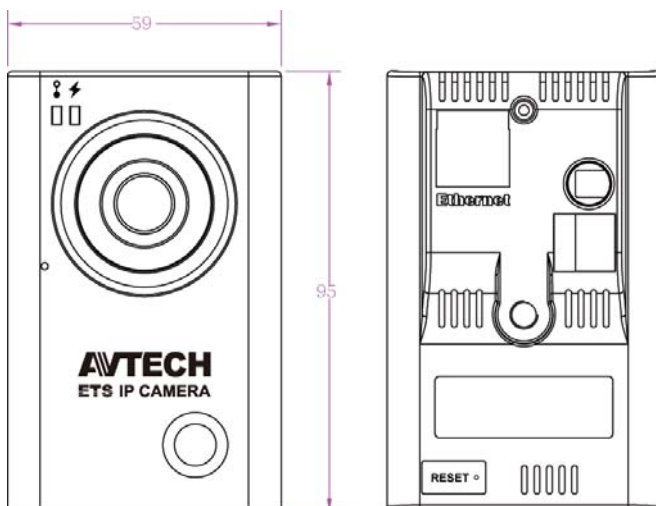

AVM302B

HD 720P

MicroSD Card Recording

External I/O

PoE

Mobile Surveillance

ETS

1.3 MP IP Camera

FEATURES

- **1.3 Megapixel** with **HDTV 720p** quality, allowing users to notice minor details more easily
- **Micro SD card** support (up to 64GB) for video storage
- **External alarm I/O device** connection

- **POE (Power-over-Ethernet)** support to eliminate the use of power cables and reduce installation costs
- **ONVIF (ONVIFS)** standard supported to simplify system integration
- Microphone built-in for **audio recording**
- **Remote Surveillance**
  - **Fully compatible** with **iOS** and **Android** devices, and **Internet Explorer** on Windows operating system
  - Free PC program, **CMS Lite**, for 32CH devices monitoring on Windows operating system
  - **Push Video** available on your iOS and Android devices when used with Push Video NVR series.

DIMENSION

Tolerance: ± 5mm