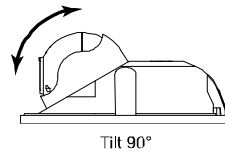

- **External alarm I/O device** connection