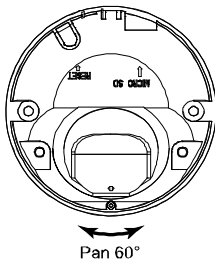

- **External alarm I/O device** connection