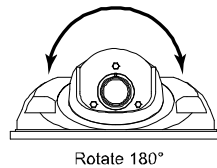

- **External alarm I/O device** connection