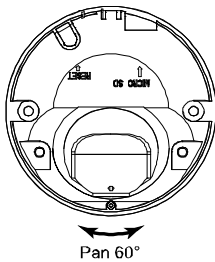

- **External alarm I/O device** connection