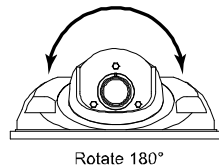

- **External alarm I/O device** connection