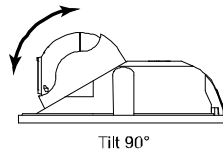

- **External alarm I/O device** connection