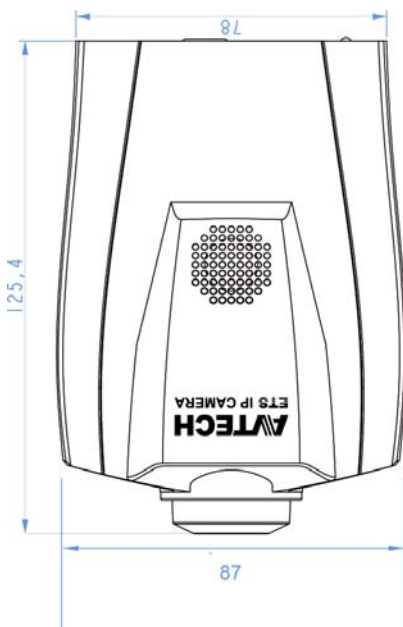

DIMENSIONS

Dimensional tolerance: $\pm 5\text{mm}$