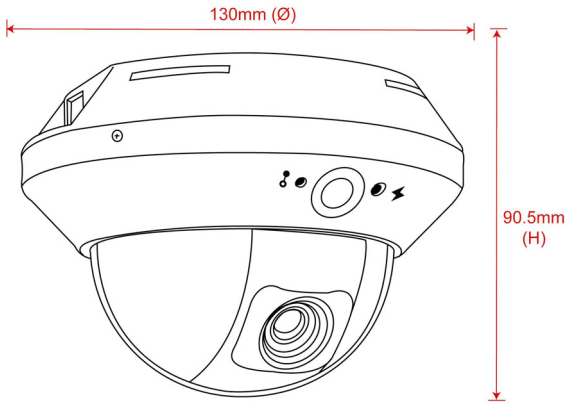

SPECIFICATIONS (CONTINUED)

■ Camera	
Shutter Speed	1/2 to 1/10,000 sec
S/N Ratio	More than 48dB (AGC off)
Lens	f3.8mm / F1.5
Viewing Angle	62.7° (Diagonal) / 53.7° (Horizontal) / 34.1° (Vertical)
IR LED	12 units
IR Effective Range	Up to 10 meters
IR Shift	YES
White Balance	ATW
AGC	Auto
IRIS Mode	AES
POE	YES (IEEE 802.3af)
PIR Sensor	Detection Range 76° wide angle with up to 5m long distance at 2.5m height (under 30°C)
External Alarm I/O	YES
External Audio In / Out	YES
RAM	10MB
Power Source (±10%)	12V / 1A
Operating Temperature	0°C ~40°C
Operating Humidity	90% or less relative humidity
Net Weight (Kg)	0.37
■ Others	
Mobile Surveillance	iPad / iPhone / Android mobile device
Motion Detection	YES
Event Notification	FTP / Email / SMS
RTC (real-time clock)	YES
Digital Pan / Tilt / Zoom	YES
Minimum Web Browsing Requirements	<ul style="list-style-type: none"> • Intel core i3 or higher, or equivalent AMD • 2GB RAM • AGP graphics card, Direct Draw, 32MB RAM • Windows 8, Windows 7, Windows Vista & Windows XP, DirectX 9.0 or later • Internet Explorer 7.x or later

*The specifications are subject to change without notice.

** Dimensional tolerance: (± 5mm)

DIMENSIONS

OPTIONAL BRACKET