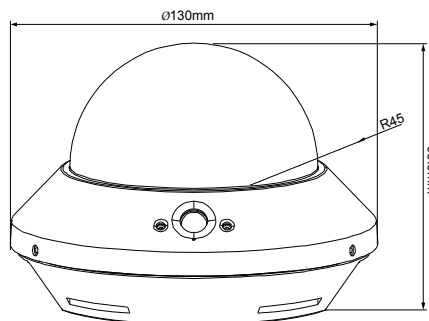

### ■ General

Image Sensor	1/3" SONY CMOS image sensor
Min Illumination	0.1 Lux / F1.5, 0 Lux (LED ON)
Shutter Speed	1/2 to 1/10,000 sec
S/N Ratio	More than 48dB (AGC off)
Lens	f3.8mm / F1.5
Viewing Angle	65.4° (Horizontal) / 49.9° (Vertical) / 80.4° (Diagonal)
IR LED	12 units
IR Effective Distance	Up to 10 meters
PIR Sensor	Detection Range 76° wide angle with up to 6m long distance at 2m height (under 30°C)
IR Shift	YES
White Balance	ATW
AGC	Auto
IRIS Mode	AES
POE	YES (IEEE 802.3af)
External Alarm I/O	YES (1 input / 1 output)
RAM	10MB
MicroSD Card Slot	YES (up to 64GB)
Operating Temperature	0°C~40°C
Operating Humidity	90% or less relative humidity
Power Source (±10%)	12V / 1A
Current Consumption (±10%)	416mA
Power Consumption (±10%)	5.87W (PoE) ; 5.87W (PoN) ; 4.992W (DC Adapter)
Net Weight (Kg)	0.37

## ○ DIMENSIONS

Dimensional tolerance: ± 5mm