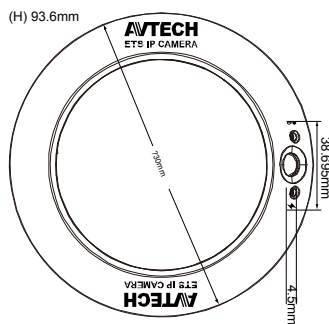

### ■ General

Image Sensor	1/3" SONY CMOS image sensor
Min Illumination	0.1 Lux / F1.5, 0 Lux (LED ON)
Shutter Speed	1/2 to 1/10,000 sec
S/N Ratio	More than 48dB (AGC off)
Lens	f3.8mm / F1.5
Viewing Angle	65.4° (Horizontal) / 49.9° (Vertical) / 80.4° (Diagonal)
IR LED	12 units
IR Effective Distance	Up to 10 meters
PIR Sensor	Detection Range 76° wide angle with up to 6m long distance at 2m height (under 30°C)
IR Shift	YES
White Balance	ATW
AGC	Auto
IRIS Mode	AES
POE	YES (IEEE 802.3af)
External Alarm I/O	YES (1 input / 1 output)
RAM	10MB
MicroSD Card Slot	YES (up to 64GB)
Operating Temperature	0°C~40°C
Operating Humidity	90% or less relative humidity
Power Source (±10%)	12V / 1A
Current Consumption (±10%)	416mA
Power Consumption (±10%)	5.87W (PoE) ; 5.87W (PoN) ; 4.992W (DC Adapter)
Net Weight (Kg)	0.37

## ○ DIMENSIONS

Dimensional tolerance: ± 5mm