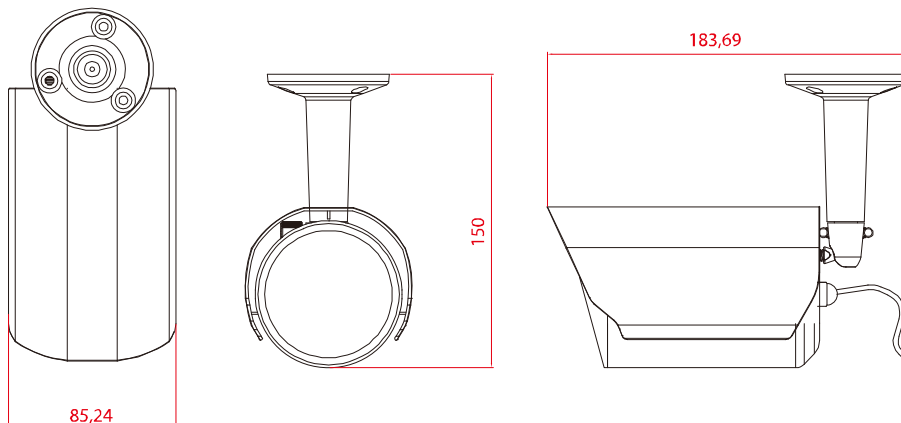

## 1.3MP IR Bullet IP Camera

### DIMENSIONS

Dimensional tolerance: ± 5mm