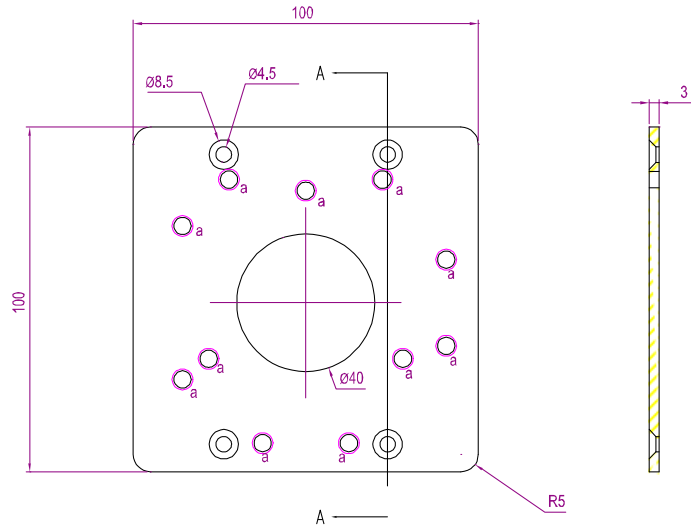

DIMENSIONS

Dimensional tolerance: ± 5mm

○ SPECIFICATIONS

■ Network	
Network Compression	H.264 / MPEG4 / MJPEG
Multiple Video Streaming (Encode Modes, IPS, Resolution)	3 (H.264, MJPEG, MPEG4)
LAN Port	YES
LAN Speed	10/100 Based-T Ethernet
Supported Protocols	DDNS, PPPoE, DHCP, NTP, SNTP, TCP/IP, ICMP, SMTP, FTP, HTTP, RTP, RTSP, RTCP, IPv4, Bonjour, UPnP, DNS, UDP, IGMP, QoS, SNMP
ONVIF Compatible	YES (Profile S)
Power Line Frequency	60Hz / 50Hz
Frame Rate	NTSC:30, PAL:25
Number of Online Users	10
Security	(1) Multiple user access levels with password (2) IP address filtering (3) Digest authentication
Remote Access	(1) Internet Explorer on Windows operating system (2) CMS Lite, 24CH CMS software for Windows operating system (3) EagleEyes on iOS & Android mobile devices
■ Camera	
Image Sensor	1/4" SONY CMOS image sensor
Video Resolution	1280 x 1024 / 1280 x 720 / 640 x 480 / 320 x 240
Min Illumination	0.1 Lux / F1.5, 0 Lux (LED ON)
Shutter Speed	1/2 to 1/10,000 sec
S/N Ratio	More than 48dB (AGC off)
Lens	f3.8mm / F1.5
Viewing Angle	62.7° (Diagonal) / 53.7° (Horizontal) / 34.1° (Vertical)
IR LED	56 Units
IR Effective Range	Up to 25 meters
IR Shift	YES
White Balance	ATW
AGC	Auto
IRIS Mode	AES
POE	YES (IEEE 802.3af)
External Alarm I/O	YES
RAM	10MB
IP Rating	IP67
Power Source (±10%)	12V / 1.5A
Operating Temperature	-25°C ~ 50°C
Operating Humidity	90% or less relative humidity
Dimensions(mm)**	287.4(L) x 117.9(W) x 212.63(H)
Current Consumption (±10%)	842mA
Power Consumption (±10%)	12.5W (PoE) ; 12.5W (PoN) ; 10W (DV Adapter)
Net Weight (Kg)	1.6

*The specifications are subject to change without notice
 ** Dimensional tolerance: ± 5mm

● OPTIONAL CONNECTOR

■ BULLETCON1

Used as a connector to install a junction box for further applications.

Dimensional tolerance: ± 5mm