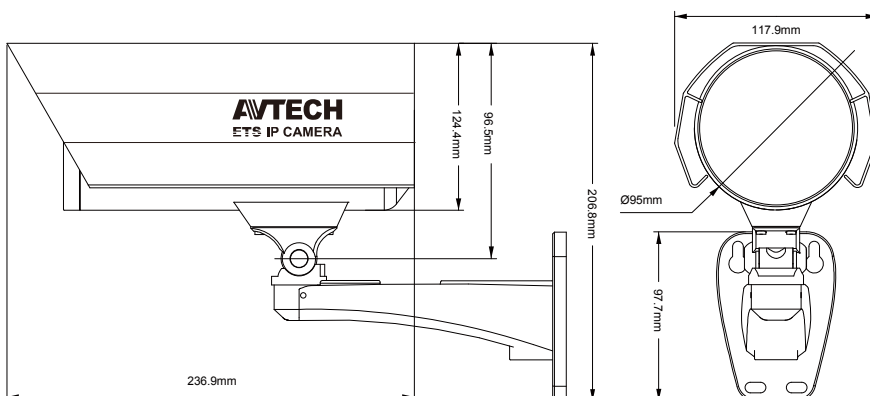

DIMENSIONS

Dimensional tolerance: ± 5mm

○ SPECIFICATIONS

■ Network	
Network Compression	H.264 / MPEG4 / MJPEG
Multiple Video Streaming (Encode Modes, IPS, Resolution)	3 (H.264, MJPEG, MPEG4)
LAN Port	YES
LAN Speed	10/100 Based-T Ethernet
Supported Protocols	DDNS, PPPoE, DHCP, NTP, SNTP, TCP/IP, ICMP, SMTP, FTP, HTTP, RTP, RTSP, RTCP, IPv4, Bonjour, UPnP, DNS, UDP, IGMP, QoS, SNMP
ONVIF Compatible	YES (Profile S)
Power Line Frequency	60Hz / 50Hz
Frame Rate	NTSC:30, PAL:25
Number of Online Users	10
Security	(1) Multiple user access levels with password (2) IP address filtering (3) Digest authentication
Remote Access	(1) Internet Explorer on Windows operating system (2) CMS Lite, 24CH CMS software for Windows operating system (3) EagleEyes on iOS & Android mobile devices
■ Camera	
Image Sensor	1/4" SONY CMOS image sensor
Video Resolution	1280 x 1024 / 1280 x 720 / 640 x 480 / 320 x 240
Min Illumination	0.1 Lux / F1.5, 0 Lux (LED ON)
Shutter Speed	1/2 to 1/10,000 sec
S/N Ratio	More than 48dB (AGC off)
Lens	f3.8mm / F1.5
Viewing Angle	62.7° (Diagonal) / 53.7° (Horizontal) / 34.1° (Vertical)
IR LED	56 Units
IR Effective Range	Up to 25 meters
IR Shift	YES
White Balance	ATW
AGC	Auto
IRIS Mode	AES
POE	YES (IEEE 802.3af)
External Alarm I/O	YES
RAM	10MB
IP Rating	IP67
Power Source (±10%)	12V / 1.5A
Operating Temperature	-25°C ~ 50°C
Operating Humidity	90% or less relative humidity
Dimensions(mm)**	287.4(L) x 117.9(W) x 212.63(H)
Current Consumption (±10%)	842mA
Power Consumption (±10%)	12.5W (PoE) ; 12.5W (PoN) ; 10W (DV Adapter)
Net Weight (Kg)	1.6

*The specifications are subject to change without notice
 ** Dimensional tolerance: ± 5mm

● OPTIONAL CONNECTOR

■ BULLETCON1

Used as a connector to install a junction box for further applications.

Dimensional tolerance: ± 5mm