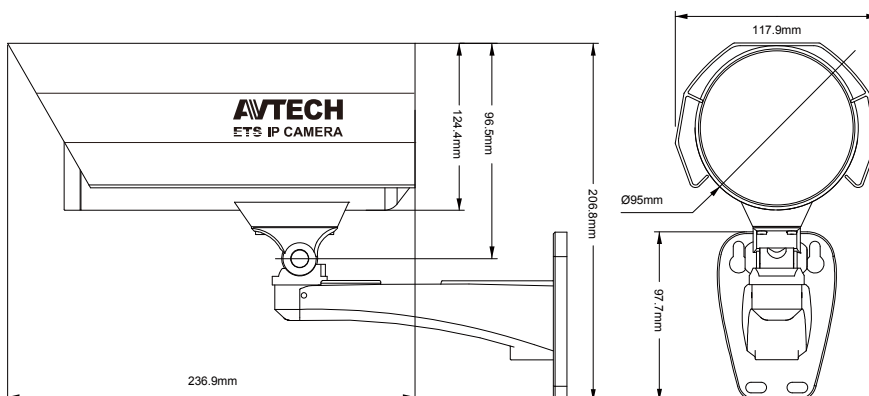

DIMENSIONS

Dimensional tolerance: ± 5mm

○ SPECIFICATIONS

■ Network	
Network Compression	H.264 / MPEG4 / MJPEG
Multiple Video Streaming (Encode Modes, IPS, Resolution)	3 (H.264, MJPEG, MPEG4)
LAN Port	YES
LAN Speed	10/100 Based-T Ethernet
Supported Protocols	DDNS, PPPoE, DHCP, NTP, SNTP, TCP/IP, ICMP, SMTP, FTP, HTTP, RTP, RTSP, RTCP, IPv4, Bonjour, UPnP, DNS, UDP, IGMP, QoS, SNMP
ONVIF Compatible	YES (Profile S)
Power Line Frequency	60Hz / 50Hz
Frame Rate	NTSC:30, PAL:25
Number of Online Users	10
Security	(1) Multiple user access levels with password (2) IP address filtering (3) Digest authentication
Remote Access	(1) Internet Explorer on Windows operating system (2) CMS Lite, 32CH CMS software for Windows operating system (3) EagleEyes on iOS & Android mobile devices
■ Camera	
Image Sensor	1/3" SONY CMOS image sensor
Video Resolution	1280 x 1024 / 1280 x 720 / 640 x 480 / 320 x 240
Min Illumination	0.1 Lux / F1.5, 0 Lux (LED ON)
Shutter Speed	1/2 to 1/10,000 sec
S/N Ratio	More than 48dB (AGC off)
Lens	f3.8mm / F1.5
Viewing Angle	65.4° (Diagonal) / 49.1° (Horizontal) / 80.4° (Vertical)
IR LED	56 Units
IR Effective Range	Up to 25 meters
IR Shift	YES
White Balance	ATW
AGC	Auto
IRIS Mode	AES
POE	YES (IEEE 802.3af)
External Alarm I/O	YES
RAM	10MB
IP Rating	IP67
Power Source (±10%)	12V / 1.5A
Operating Temperature	-25°C ~ 50°C
Operating Humidity	90% or less relative humidity
Dimensions(mm)**	287.4(L) x 117.9(W) x 212.63(H)
Current Consumption (±10%)	842mA
Power Consumption (±10%)	12.5W (PoE) ; 12.5W (PoN) ; 10W (DV Adapter)
Net Weight (Kg)	1.6

*The specifications are subject to change without notice

** Dimensional tolerance: ± 5mm

● OPTIONAL CONNECTOR

■ BULLETCON1

Used as a connector to install a junction box for further applications.

Dimensional tolerance: ± 5mm