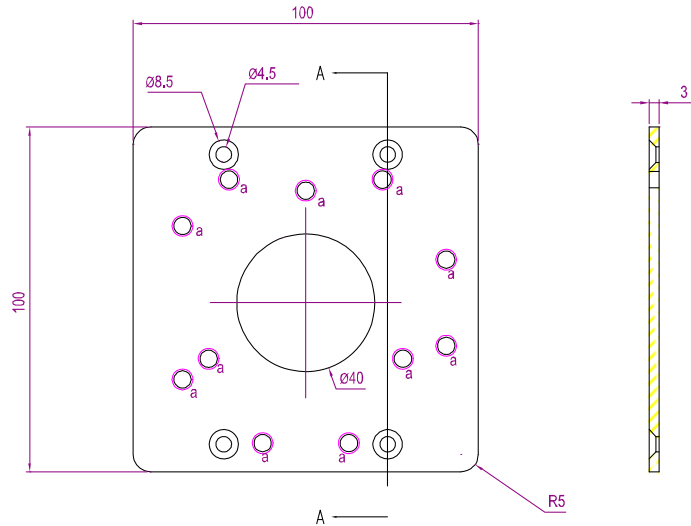

DIMENSIONS

Dimensional tolerance: ± 5mm

○ SPECIFICATIONS

■ Network	
Network Compression	H.264 / MPEG4 / MJPEG
Multiple Video Streaming (Encode Modes, IPS, Resolution)	3 (H.264, MJPEG, MPEG4)
LAN Port	YES
LAN Speed	10/100 Based-T Ethernet
Supported Protocols	DDNS, PPPoE, DHCP, NTP, SNTP, TCP/IP, ICMP, SMTP, FTP, HTTP, RTP, RTSP, RTCP, IPv4, Bonjour, UPnP, DNS, UDP, IGMP, QoS, SNMP
ONVIF Compatible	YES (Profile S)
Power Line Frequency	60Hz / 50Hz
Frame Rate	NTSC:30, PAL:25
Number of Online Users	10
Security	(1) Multiple user access levels with password (2) IP address filtering (3) Digest authentication
Remote Access	(1) Internet Explorer on Windows operating system (2) CMS Lite, 32CH CMS software for Windows operating system (3) EagleEyes on iOS & Android mobile devices
■ Camera	
Image Sensor	1/3" SONY CMOS image sensor
Video Resolution	1280 x 1024 / 1280 x 720 / 640 x 480 / 320 x 240
Min Illumination	0.1 Lux / F1.5, 0 Lux (LED ON)
Shutter Speed	1/2 to 1/10,000 sec
S/N Ratio	More than 48dB (AGC off)
Lens	f3.8mm / F1.5
Viewing Angle	65.4° (Diagonal) / 49.1° (Horizontal) / 80.4° (Vertical)
IR LED	56 Units
IR Effective Range	Up to 25 meters
IR Shift	YES
White Balance	ATW
AGC	Auto
IRIS Mode	AES
POE	YES (IEEE 802.3af)
External Alarm I/O	YES
RAM	10MB
IP Rating	IP67
Power Source (±10%)	12V / 1.5A
Operating Temperature	-25°C ~ 50°C
Operating Humidity	90% or less relative humidity
Dimensions(mm)**	287.4(L) x 117.9(W) x 212.63(H)
Current Consumption (±10%)	842mA
Power Consumption (±10%)	12.5W (PoE) ; 12.5W (PoN) ; 10W (DV Adapter)
Net Weight (Kg)	1.6

*The specifications are subject to change without notice

** Dimensional tolerance: ± 5mm

● OPTIONAL CONNECTOR

■ BULLETCON1

Used as a connector to install a junction box for further applications.

Dimensional tolerance: ± 5mm