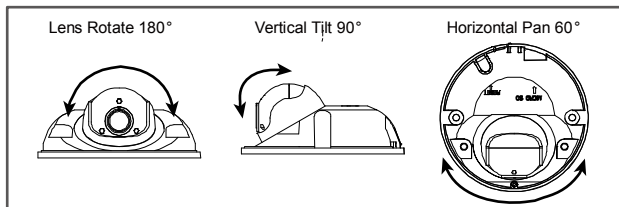

MARS
ETS

2MP Vandal-Proof Dome IP Camera

FEATURES

- **3-axis** mechanism for flexible ceiling and wall-mount installation

- MicroSD card support (up to 64GB) for **video storage**
- **External alarm I/O device** connection

○ DIMENSIONS

Dimensional tolerance: $\pm 5\text{mm}$