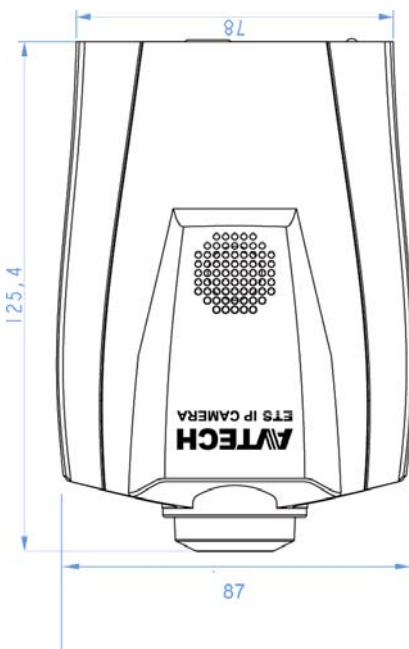

Dimensions (mm)