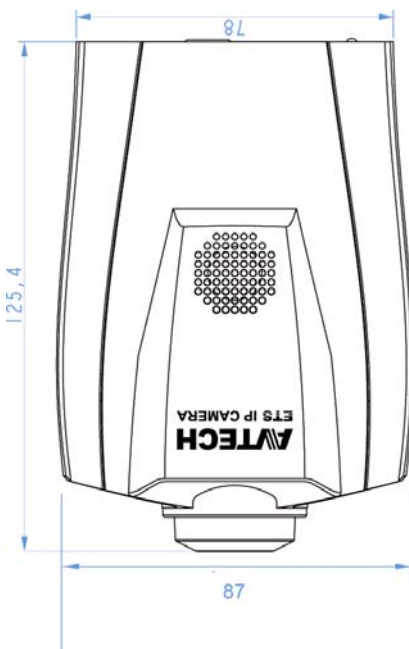

## 2 Megapixel

## Network Camera

### Dimensions (mm)

\* The specifications are subject to change without notice. \*\* Dimensional tolerance:  $\pm 5\text{mm}$