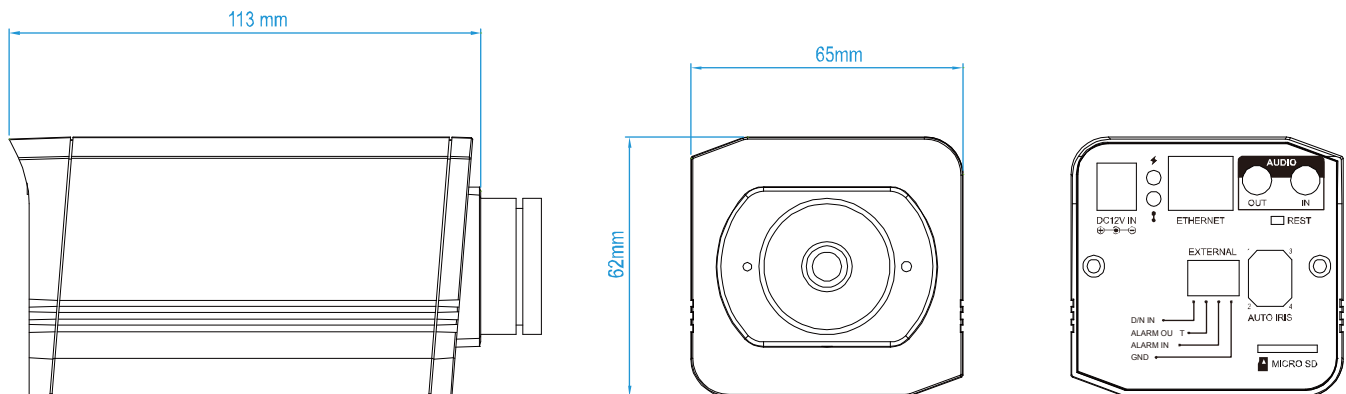

### ■ Video

Network Compression	H.264 (Main Profile) / MJPEG
Video Resolution	1920 x 1080 / 1280 x 720 / 720 x 480 / 352 x 240
Frame Rate	30 / 25 fps
Multiple Video Streaming	4 (H.264, MJPEG)

### ■ General

Image Sensor	1/ 2.8" SONY CMOS image sensor
Min Illumination	1 Lux / F1.5
Shutter Speed	1 / 60 (1/50) to 1 / 100,000 sec.
S/N Ratio	More than 48dB (AGC off)
Lens Mount	C/CS Mount (MBFL $\geq$ 5.8mm)
Viewing Angle	73.2°(Horizontal) / 42.8°(Vertical) / 83.2°(Diagonal) (Base on f3.8mm fixed Lens)
IR Shift	YES
White Balance	ATW
AGC	Auto
IRIS Mode	AES / DC Iris
WDR	YES
POE	YES (IEEE 802.3af)
Micro SD Card Slot	YES (up to 64GB)
External Alarm I/O	YES
RAM	20MB
Privacy Mask	YES
Power Source ( $\pm$ 10%)	12V / 1A
Operating Temperature	0°C~40°C
Operating Humidity	90% or less relative humidity
Power Consumption ( $\pm$ 10%)	4.5W (PoE); 4.5W (PoN) ;3.7W (DC Adapter)
Net Weight (Kg)	0.4

## ○ DIMENSIONS

\*\* Dimensional tolerance: (± 5mm)