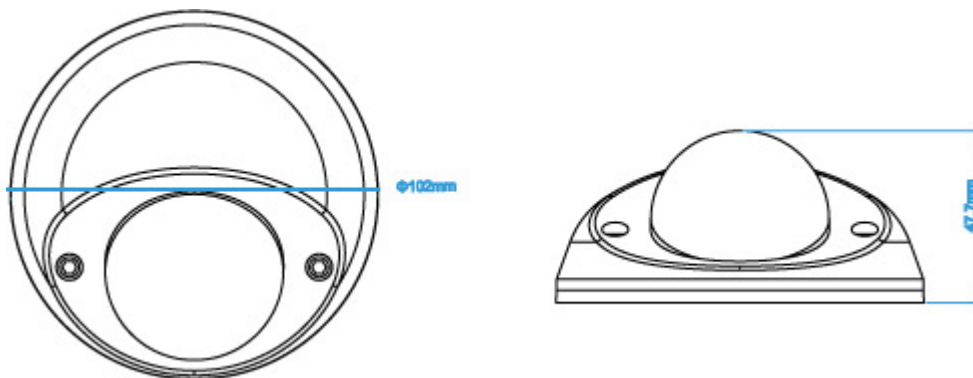

○ SPECIFICATIONS

■ Network	
Network Compression	H.264 (Main Profile) / MJPEG
Multiple Video Streaming (Encode Modes, IPS, Resolution)	4 (H.264, MJPEG)
LAN Port	YES
LAN Speed	10/100 Based-T Ethernet
Supported Protocols	DDNS, PPPoE, DHCP, NTP, SNTP, TCP/IP, ICMP, SMTP, FTP, HTTP, RTP, RTSP, RTCP, IPv4/IPv6, Bonjour, UPnP, DNS, UDP, IGMP, QoS, SNMP
ONVIF Compatible	YES (Profile S)
Frame Rate	30 fps
Number of Online Users	10
Security	(1) Multiple user access levels with password (2) IP address filtering (3) Digest authentication
Remote Access	(1) Internet Explorer on Windows operating system (2) CMS Lite, 32CH CMS software for Windows operating system (3) EagleEyes on iOS & Android mobile devices
■ Video	
Image Sensor	1/2.8" SONY CMOS image sensor
Video Resolution	1920 x 1080 / 1280 x 720 / 720 x 480 / 352 x 240
Min Illumination	1 Lux / F1.5
Shutter Speed	1/10,000 ~ 1/7.5 (Slow shutter)
■ Camera	
S/N Ratio	More than 48dB (AGC off)
Lens	f3.8mm / F1.5 f2.8mm / F1.8 (Optional)
Viewing Angle	83.2° (Diagonal) / 73.2° (Horizontal) / 42.8° (Vertical) 128° (Diagonal) / 110° (Horizontal) / 62° (Vertical)
White Balance	ATW
AGC	Auto
IRIS Mode	AES
WDR	YES
Privacy Mask	YES
POE	YES (IEEE 802.3af)
External Alarm I/O	YES (1 input / 1 output)
RAM	20MB
MicroSD Card Slot	YES (up to 128GB)
Vandal Resistance	IK08
Power Source (±10%)	12V / 1A
Operating Temperature	0°C ~ 40°C
Operating Humidity	90% or less relative humidity
Current Consumption (±10%)	220mA ~ 290mA
Power Consumption (±10%)	4.5W Max (PoE) ; 4.5W Max (PoN) ; 3.5W Max (DC Adapter)
Net Weight (kg)	0.28

*The specifications are subject to change without notice.

● DIMENSIONS

** Dimensional tolerance: ± 5mm

● 3-AXIS