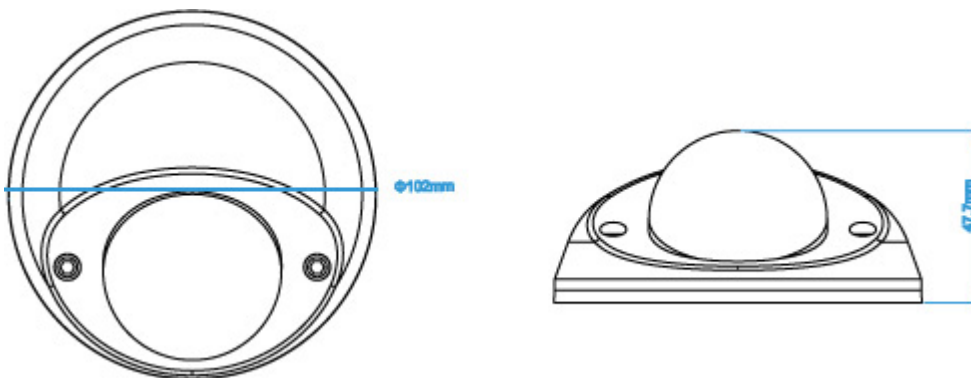

● SPECIFICATIONS (CONTINUED)

■ Others	
Mobile Surveillance	iOS & Android mobile devices
EaZy Networking	YES
Event Notification	Push Video / FTP / Email / SMS
3-Axis	YES
Digital Pan / Tilt / Zoom	YES
RTC (real-time clock)	YES
Motion Detection	YES
Minimum Web Browsing Requirements	• Intel core i3 or higher, or equivalent AMD • 2GB RAM • AGP graphics card, Direct Draw, 32MB RAM • Windows 10, Windows 8, Windows 7, Windows Vista & Windows XP, DirectX 9.0 or later • Internet Explorer 7.x or later (Windows Edge not supported)

*The specifications are subject to change without notice.

● DIMENSIONS