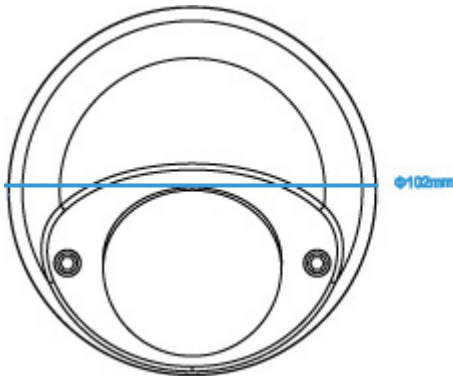

■ Video

Network Compression	H.264 (Main Profile) / MJPEG
Video Resolution	1920 x 1080 / 1280 x 720 / 720 x 480 / 352 x 240
Frame Rate	30fps
Multiple Video Streaming	4 (H.264, MJPEG)

■ General

Image Sensor	1/2.9" SONY CMOS image sensor
Min Illumination	1 Lux / F1.5
Shutter Speed	1/7.5 to 1/8000 sec
S/N Ratio	More than 48dB (AGC off)
Lens	f3.8mm / F1.5
Viewing Angle	73.2° (Horizontal) / 42.8° (Vertical) / 83.2° (Diagonal)
White Balance	ATW
AGC	Auto
IRIS Mode	AES
DWDR	YES
POE	YES (IEEE 802.3af)
External Alarm I/O	YES (1 input / 1 output)
RAM	20MB
MicroSD Card Slot	YES (up to 64GB)
Vandal-Proof	IK08
Operating Temperature	0°C ~ 40°C
Operating Humidity	90% or less relative humidity
Power Source (±10%)	12V / 1A
Net Weight (kg)	0.306

○ DIMENSIONS

Dimensional tolerance: $\pm 5\text{mm}$