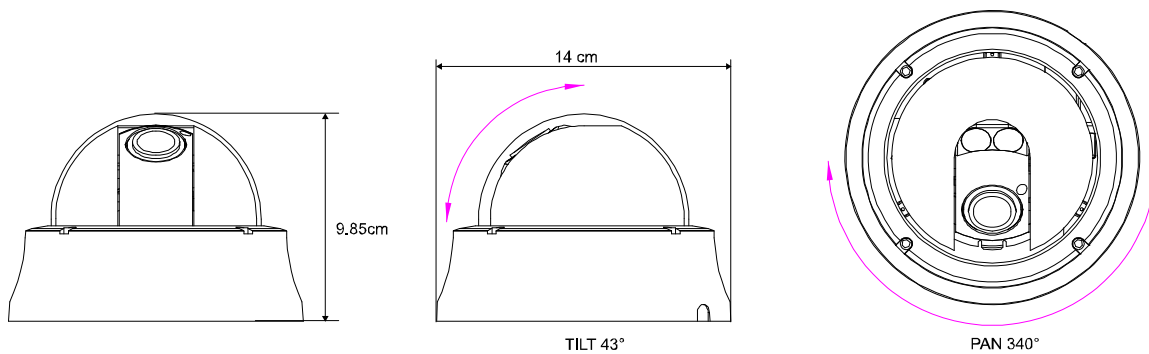

● SPECIFICATIONS (CONTINUED)

■ Audio	
Line in	YES (Mono)
Line out	YES (Mono)
■ Others	
Mobile Surveillance	iOS & Android mobile devices
EaZy Networking	YES
Motion Detection	YES
Event Notification	Push Video / FTP / Email / SMS
RTC (real-time clock)	YES
Digital Pan / Tilt / Zoom	YES
Minimum Web Browsing Requirements	• Intel core i3 or higher, or equivalent AMD • 2GB RAM • AGP graphics card, Direct Draw, 32MB RAM • Windows 10, Windows 8, Windows 7, Windows Vista & Windows XP, DirectX 9.0 or later • Internet Explorer 7.x or later (Windows Edge not supported)

*The specifications are subject to change without notice.
** Using IR enhanced mode and slow shutter speed, the distance can be extended even longer.

DIMENSIONS

Dimensional tolerance: ± 5mm