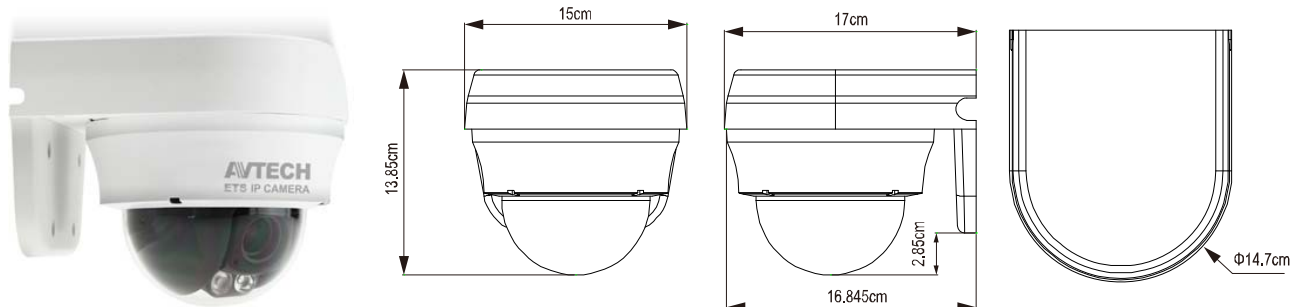

OPTIONAL BRACKETS

Dimensional tolerance: ± 5mm