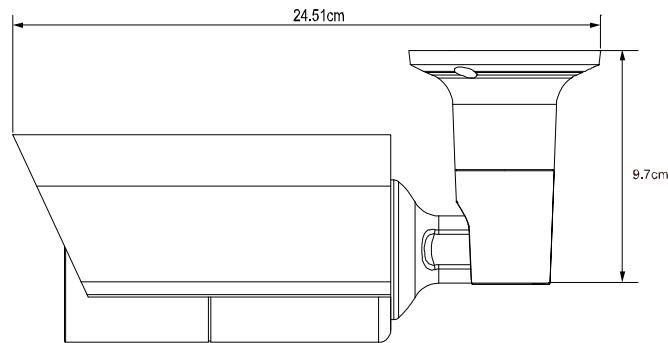

○ SPECIFICATIONS

■ Network	
LAN Port	YES
LAN Speed	10/100 Based-T Ethernet
Supported Protocols	DDNS, PPPoE, DHCP, NTP, SNTP, TCP/IP, ICMP, SMTP, FTP, HTTP, RTP, RTSP, RTCP, IPv4/IPv6, Bonjour, UPnP, DNS, UDP, IGMP, QoS, SNMP
ONVIF Compatible	YES (Profile S)
Number of Online Users	10
Security	(1) Multiple user access levels with password (2) IP address filtering (3) Digest authentication
Remote Access	(1) Internet Explorer on Windows operating system (2) CMS Lite, 32CH CMS software for Windows operating system (3) EagleEyes on iOS & Android mobile devices
■ Video	
Network Compression	H.265 / H.264 / MJPEG
Video Resolution	2592 x 1944 / 2048 x 1536 / 1920 x 1080 / 1280 x 720 / 640 x 480 / 320 x 240
Frame Rate	30/25 IPS
Multiple Video Streaming	4 (H.265 / H.264 / MJPEG)
■ General	
Image Sensor	1/2.9" SONY CMOS image sensor
Min Illumination	0.1 Lux / F1.4(Wide)~F2.8(Tele), 0 Lux (IR LED ON)
Shutter Speed	1/10,000 ~ 1/15 (Slow shutter)
S/N Ratio	More than 48dB (AGC off)
Lens	Motorized f2.8 ~ 12mm / F1.4 ~ F2.8
Viewing Angle	Wide: 103° (Horizontal) / 54° (Vertical) / 12° (Diagonal) Tele: 31° (Horizontal) / 17° (Vertical) / 36° (Diagonal)
IR LED	6 units
IR Effective Distance**	Up to 50 meters
IR Shift	YES
Smart Light Control	YES
White Balance	ATW
AGC	Auto
IRIS Mode	AES
WDR	YES
POE	YES (IEEE 802.3af)
External Alarm I/O	YES (1 input / 1 output)
Micro SD Card Slot	YES
RAM	20MB
IP Rating	IP66
Startup Temperature	0°C ~ 50°C
Operating Temperature	-40°C ~ 50°C
Operating Humidity	90% or less relative humidity
Power Source (±10%)	DC12V / 1A
Current Consumption (±10%)	225mA (IR LED OFF); 650mA (IR LED ON)
Power Consumption (±10%)	9.5W (PoE / PoN) ; 8W (DC Adapter)
Net Weight (kg)	0.91

*The specifications are subject to change without notice.

○ DIMENSIONS

Dimensional tolerance: ± 5 mm