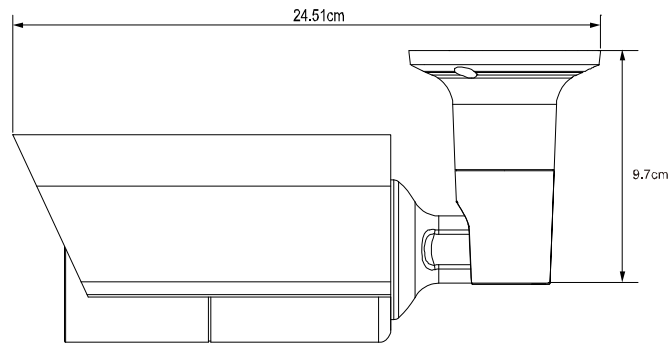

## ● SPECIFICATIONS

■ Network	
LAN Port	YES
LAN Speed	10/100 Based-T Ethernet
Supported Protocols	DDNS, PPPoE, DHCP, NTP, SNTP, TCP/IP, ICMP, SMTP, FTP, HTTP, RTP, RTSP, RTCP, IPv4/IPv6, Bonjour, UPnP, DNS, UDP, IGMP, QoS, SNMP
ONVIF Compatible	YES (Profile S)
Number of Online Users	10
Security	(1) Multiple user access levels with password (2) IP address filtering (3) Digest authentication
Remote Access	(1) Internet Explorer on Windows operating system (2) CMS Lite, 32CH CMS software for Windows operating system (3) EagleEyes on iOS & Android mobile devices
■ Video	
Network Compression	H.265 / H.264 / MJPEG
Video Resolution	2592 x 1944 / 2048 x 1536 / 1920 x 1080 / 1280 x 720 / 640 x 480 / 320 x 240
Frame Rate	30/25 IPS
Multiple Video Streaming	4 (H.265 / H.264 / MJPEG)
■ General	
Image Sensor	1/2.9" SONY CMOS image sensor
Min Illumination	0.1 Lux / F1.4(Wide)~F2.8(Tele), 0 Lux (IR LED ON)
Shutter Speed	1/10,000 ~ 1/15 (Slow shutter)
S/N Ratio	More than 48dB (AGC off)
Lens	Motorized f2.8 ~ 12mm / F1.4 ~ F2.8
Viewing Angle	Wide: 70.4° (Horizontal) / 65.6° (Vertical) / 87.4° (Diagonal) Tele: 25.9° (Horizontal) / 19.2° (Vertical) / 31.8° (Diagonal)
IR LED	6 units
IR Effective Distance**	Up to 50 meters
IR Shift	YES
Smart Light Control	YES
White Balance	ATW
AGC	Auto
IRIS Mode	AES
WDR	YES
POE	YES (IEEE 802.3af)
Defog	YES
External Alarm I/O	YES (1 input / 1 output)
Micro SD Card Slot	YES
RAM	20MB
IP Rating	IP66
Startup Temperature	0°C ~ 50°C
Operating Temperature	-40°C ~ 50°C
Operating Humidity	90% or less relative humidity
Power Source (±10%)	DC12V / 1A
Current Consumption (±10%)	225mA (IR LED OFF); 650mA (IR LED ON)
Power Consumption (±10%)	9.5W (PoE / PoN) ; 8W (DC Adapter)
Net Weight (kg)	0.91

## ○ DIMENSIONS

Dimensional tolerance:  $\pm 5$ mm