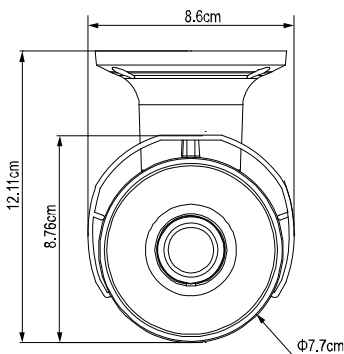

○ SPECIFICATIONS

■ Network	
LAN Port	YES
LAN Speed	10/100 Based-T Ethernet
Supported Protocols	DDNS, PPPoE, DHCP, NTP, SNTP, TCP/IP, ICMP, SMTP, FTP, HTTP, RTP, RTSP, RTCP, IPv4/IPv6, Bonjour, UPnP, DNS, UDP, IGMP, QoS, SNMP
ONVIF Compatible	YES (Profile S)
Number of Online Users	10
Security	(1) Multiple user access levels with password (2) IP address filtering (3) Digest authentication
Remote Access	(1) Internet Explorer on Windows operating system (2) CMS Lite, 32CH CMS software for Windows operating system (3) EagleEyes on iOS & Android mobile devices
■ Video	
Network Compression	H.265 / H.264 / MJPEG
Video Resolution	2592 x 1944 / 2048 x 1536 / 1920 x 1080 / 1280 x 720 / 640 x 480 / 320 x 240
Frame Rate	30/25 IPS
Multiple Video Streaming	4 (H.265 / H.264 / MJPEG)
■ General	
Image Sensor	1/2.9" SONY CMOS image sensor
Min Illumination	0.1 Lux / F1.4(Wide)~F2.8(Tele), 0 Lux (IR LED ON)
Shutter Speed	1/10,000 ~ 1/15 (Slow shutter)
S/N Ratio	More than 48dB (AGC off)
Lens	Motorized f2.8 ~ 12mm / F1.4 ~ F2.8
Viewing Angle	Wide: 103° (Horizontal) / 54° (Vertical) / 12° (Diagonal) Tele: 31° (Horizontal) / 17° (Vertical) / 36° (Diagonal)
IR LED	6 units
IR Effective Distance**	Up to 50 meters
IR Shift	YES
Smart Light Control	YES
White Balance	ATW
AGC	Auto
IRIS Mode	AES
WDR	YES
POE	YES (IEEE 802.3af)
Defog	YES
External Alarm I/O	YES (1 input / 1 output)
Micro SD Card Slot	YES
RAM	20MB
IP Rating	IP66
Startup Temperature	0°C ~ 50°C
Operating Temperature	-40°C ~ 50°C
Operating Humidity	90% or less relative humidity
Power Source (±10%)	DC12V / 1A
Current Consumption (±10%)	225mA (IR LED OFF); 650mA (IR LED ON)
Power Consumption (±10%)	9.5W (PoE / PoN) ; 8W (DC Adapter)
Net Weight (kg)	0.91

*The specifications are subject to change without notice.

○ DIMENSIONS

Dimensional tolerance: ± 5 mm