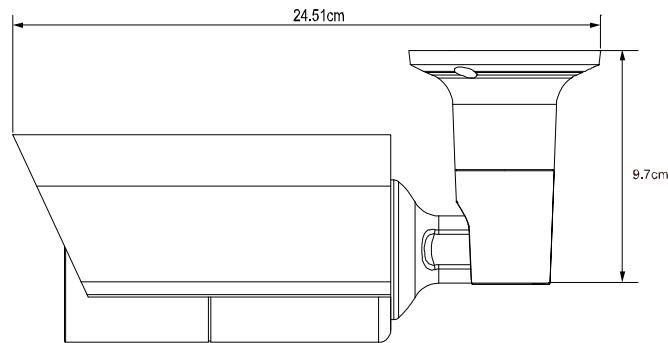

○ SPECIFICATIONS (CONTINUED)

■ Audio	
Line in	YES
Line out	YES
■ Others	
EaZy Networking	YES
Push Video	YES
Mobile Surveillance	iOS & Android mobile devices
Event Notification	FTP / Email / SMS
Digital Pan / Tilt / Zoom	YES
Motion Detection	YES
RTC (real-time clock)	YES
Minimum Web Browsing Requirements	• Intel core i3 or higher, or equivalent AMD • 2GB RAM • AGP graphics card, Direct Draw, 32MB RAM • Windows 10, Windows 8, Windows 7, Windows Vista & Windows XP, DirectX 9.0 or later • Internet Explorer 7.x or later (Windows Edge not supported)

*The specifications are subject to change without notice.

○ DIMENSIONS

Dimensional tolerance: ± 5 mm