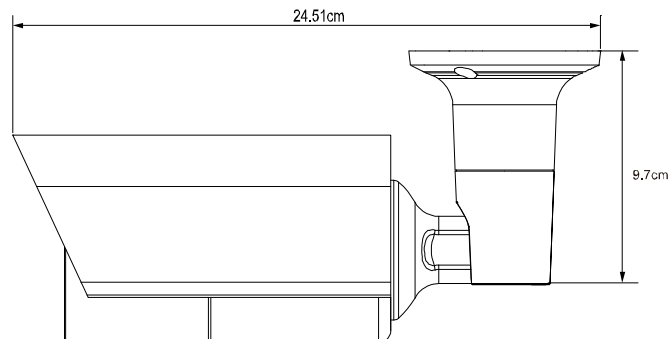

○ SPECIFICATIONS

■ Network	
LAN Port	YES
LAN Speed	10/100 Based-T Ethernet
Supported Protocols	DDNS, PPPoE, DHCP, NTP, SNTP, TCP/IP, ICMP, SMTP, FTP, HTTP, RTP, RTSP, RTCP, IPv4/IPv6, Bonjour, UPnP, DNS, UDP, IGMP, QoS, SNMP
ONVIF Compatible	YES (Profile S)
Number of Online Users	10
Security	(1) Multiple user access levels with password (2) IP address filtering (3) Digest authentication
Remote Access	(1) Internet Explorer on Windows operating system (2) CMS Lite, 32CH CMS software for Windows operating system (3) EagleEyes on iOS & Android mobile devices
■ Video	
Network Compression	H.265 / H.264 / MJPEG
Video Resolution	2592 x 1944 / 2048 x 1536 / 1920 x 1080 / 1280 x 720 / 640 x 480 / 320 x 240
Frame Rate	30/25 IPS
Multiple Video Streaming	4 (H.265 / H.264 / MJPEG)
■ General	
Image Sensor	1/2.9" SONY CMOS image sensor
Min Illumination	0.1 Lux / F1.4(Wide)~F2.8(Tele), 0 Lux (IR LED ON)
Shutter Speed	1/10,000 ~ 1/15 (Slow shutter)
S/N Ratio	More than 48dB (AGC off)
Lens	Motorized f2.8 ~ 12mm / F1.4 ~ F2.8
Viewing Angle	Wide: 103° (Horizontal) / 54° (Vertical) / 12° (Diagonal) Tele: 31° (Horizontal) / 17° (Vertical) / 36° (Diagonal)
IR LED	6 units
IR Effective Distance**	Up to 50 meters
IR Shift	YES
Smart Light Control	YES
White Balance	ATW
AGC	Auto
IRIS Mode	AES
WDR	YES
POE	YES (IEEE 802.3af)
Defog	YES
External Alarm I/O	YES (1 input / 1 output)
Micro SD Card Slot	YES
RAM	20MB
IP Rating	IP66
Startup Temperature	0°C ~ 50°C
Operating Temperature	-40°C ~ 50°C
Operating Humidity	90% or less relative humidity
Power Source (±10%)	DC12V / 1A
Current Consumption (±10%)	225mA (IR LED OFF); 650mA (IR LED ON)
Power Consumption (±10%)	9.5W (PoE / PoN) ; 8W (DC Adapter)
Net Weight (kg)	0.91

*The specifications are subject to change without notice.

○ DIMENSIONS

Dimensional tolerance: ± 5 mm