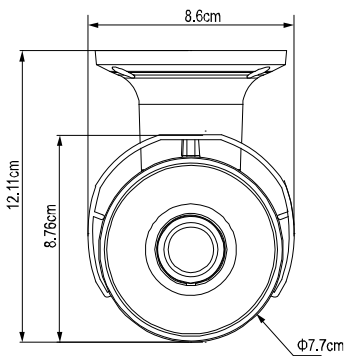

○ SPECIFICATIONS

■ Network	
LAN Port	YES
LAN Speed	10/100 Based-T Ethernet
Supported Protocols	DDNS, PPPoE, DHCP, NTP, SNTP, TCP/IP, ICMP, SMTP, FTP, HTTP, RTP, RTSP, RTCP, IPv4/IPv6, Bonjour, UPnP, DNS, UDP, IGMP, QoS, SNMP
ONVIF Compatible	YES (Profile S)
Number of Online Users	10
Security	(1) Multiple user access levels with password (2) IP address filtering (3) Digest authentication
Remote Access	(1) Internet Explorer on Windows operating system (2) CMS Lite, 32CH CMS software for Windows operating system (3) EagleEyes on iOS & Android mobile devices
■ Video	
Network Compression	H.265 / H.264 / MJPEG
Video Resolution	2592 x 1944 / 2048 x 1536 / 1920 x 1080 / 1280 x 720 / 640 x 480 / 320 x 240
Frame Rate	30/25 IPS
Multiple Video Streaming	4 (H.265 / H.264 / MJPEG)
■ General	
Image Sensor	1/2.9" SONY CMOS image sensor
Min Illumination	0.1 Lux / F1.4(Wide)~F2.8(Tele), 0 Lux (IR LED ON)
Shutter Speed	1/10,000 ~ 1/15 (Slow shutter)
S/N Ratio	More than 48dB (AGC off)
Lens	Motorized f2.8 ~ 12mm / F1.4 ~ F2.8
Viewing Angle	Wide: 103° (Horizontal) / 54° (Vertical) / 12° (Diagonal) Tele: 31° (Horizontal) / 17° (Vertical) / 36° (Diagonal)
IR LED	6 units
IR Effective Distance**	Up to 50 meters
IR Shift	YES
Smart Light Control	YES
White Balance	ATW
AGC	Auto
IRIS Mode	AES
WDR	YES
POE	YES (IEEE 802.3af)
External Alarm I/O	YES (1 input / 1 output)
Micro SD Card Slot	YES
RAM	20MB
IP Rating	IP66
Startup Temperature	0°C ~ 50°C
Operating Temperature	-40°C ~ 50°C
Operating Humidity	90% or less relative humidity
Power Source (±10%)	DC12V / 1A
Current Consumption (±10%)	225mA (IR LED OFF); 650mA (IR LED ON)
Power Consumption (±10%)	9.5W (PoE / PoN) ; 8W (DC Adapter)
Net Weight (kg)	0.91

*The specifications are subject to change without notice.

○ DIMENSIONS

Dimensional tolerance: ± 5 mm