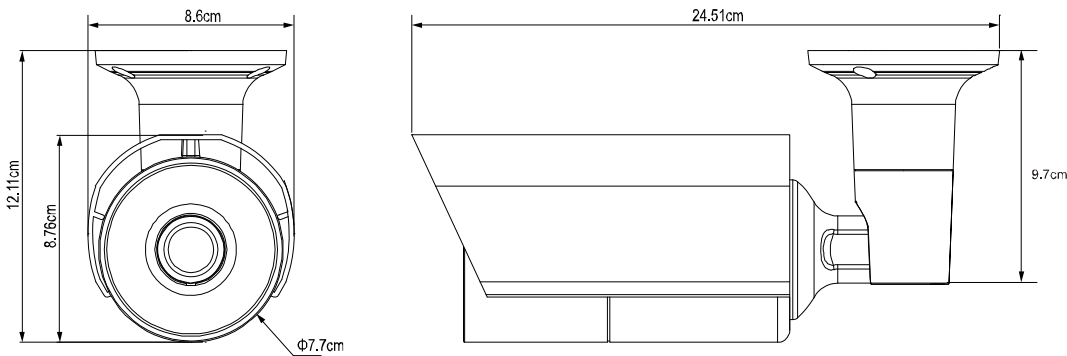

- MicroSD card support (up to 64GB) for **video storage**
- **External alarm I/O device** connection

● SPECIFICATIONS

■ Network	
LAN Port	YES
LAN Speed	10/100 Based-T Ethernet
Supported Protocols	DDNS, PPPoE, DHCP, NTP, SNTP, TCP/IP, ICMP, SMTP, FTP, HTTP, RTP, RTSP, RTCP, IPv4/IPv6, Bonjour, UPnP, DNS, UDP, IGMP, QoS, SNMP
ONVIF Compatible	YES (Profile S)
Number of Online Users	10
Security	(1) Multiple user access levels with password (2) IP address filtering (3) Digest authentication
Remote Access	(1) Internet Explorer on Windows operating system (2) CMS Lite, 32CH CMS software for Windows operating system (3) EagleEyes on iOS & Android mobile devices
■ Video	
Network Compression	H.265 / H.264 / MJPEG
Video Resolution	2592 x 1944 / 2048 x 1536 / 1920 x 1080 / 1280 x 720 / 640 x 480 / 320 x 240
Frame Rate	30/25 IPS
Multiple Video Streaming	4 (H.265 / H.264 / MJPEG)
■ General	
Image Sensor	1/2.9" SONY CMOS image sensor
Min Illumination	0.1 Lux / F1.4(Wide)~F2.8(Tele), 0 Lux (IR LED ON)
Shutter Speed	1/10,000 ~ 1/15 (Slow shutter)
S/N Ratio	More than 48dB (AGC off)
Lens	Motorized f2.8 ~ 12mm / F1.4 ~ F2.8
Viewing Angle	Wide: 103° (Horizontal) / 54° (Vertical) / 12° (Diagonal) Tele: 31° (Horizontal) / 17° (Vertical) / 36° (Diagonal)
IR LED	6 units
IR Effective Distance**	Up to 50 meters
IR Shift	YES
Smart Light Control	YES
White Balance	ATW
AGC	Auto
IRIS Mode	AES
WDR	YES
POE	YES (IEEE 802.3af)
External Alarm I/O	YES (1 input / 1 output)
Micro SD Card Slot	YES
RAM	20MB
IP Rating	IP66
Startup Temperature	0°C ~ 50°C
Operating Temperature	-40°C ~ 50°C
Operating Humidity	90% or less relative humidity
Power Source (±10%)	DC12V / 1A
Current Consumption (±10%)	225mA (IR LED OFF); 650mA (IR LED ON)
Power Consumption (±10%)	9.5W (PoE / PoN) ; 8W (DC Adapter)
Net Weight (kg)	0.91

*The specifications are subject to change without notice.

○ DIMENSIONS

Dimensional tolerance: $\pm 5\text{mm}$