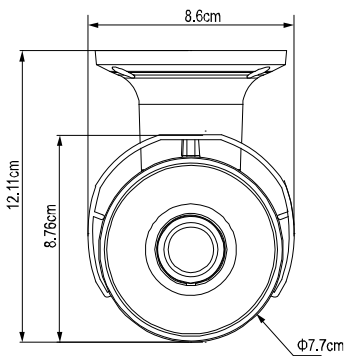

○ SPECIFICATIONS (CONTINUED)

■ Audio	
Line in	YES
Line out	YES
■ Others	
EaZy Networking	YES
Push Video	YES
Mobile Surveillance	iOS & Android mobile devices
Event Notification	FTP / Email / SMS
Digital Pan / Tilt / Zoom	YES
Motion Detection	YES
RTC (real-time clock)	YES
Minimum Web Browsing Requirements	• Intel core i3 or higher, or equivalent AMD • 2GB RAM • AGP graphics card, Direct Draw, 32MB RAM • Windows 10, Windows 8, Windows 7, Windows Vista & Windows XP, DirectX 9.0 or later • Internet Explorer 7.x or later (Windows Edge not supported)

*The specifications are subject to change without notice.

○ DIMENSIONS

Dimensional tolerance: ± 5 mm