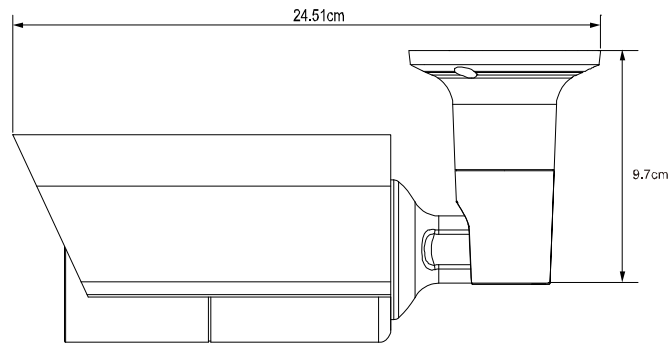

● SPECIFICATIONS

■ Network	
LAN Port	YES
LAN Speed	10/100 Based-T Ethernet
Supported Protocols	DDNS, PPPoE, DHCP, NTP, SNTP, TCP/IP, ICMP, SMTP, FTP, HTTP, RTP, RTSP, RTCP, IPv4/IPv6, Bonjour, UPnP, DNS, UDP, IGMP, QoS, SNMP
ONVIF Compatible	YES (Profile S)
Number of Online Users	10
Security	(1) Multiple user access levels with password (2) IP address filtering (3) Digest authentication
Remote Access	(1) Internet Explorer on Windows operating system (2) CMS Lite, 32CH CMS software for Windows operating system (3) EagleEyes on iOS & Android mobile devices
■ Video	
Network Compression	H.265 / H.264 / MJPEG
Video Resolution	2592 x 1944 / 2048 x 1536 / 1920 x 1080 / 1280 x 720 / 640 x 480 / 320 x 240
Frame Rate	30/25 IPS
Multiple Video Streaming	4 (H.265 / H.264 / MJPEG)
■ General	
Image Sensor	1/2.9" SONY CMOS image sensor
Min Illumination	0.1 Lux / F1.4(Wide)~F2.8(Tele), 0 Lux (IR LED ON)
Shutter Speed	1/10,000 ~ 1/15 (Slow shutter)
S/N Ratio	More than 48dB (AGC off)
Lens	Motorized f2.8 ~ 12mm / F1.4 ~ F2.8 (Auto Focus)
Viewing Angle	Wide: 70.4° (Horizontal) / 65.6° (Vertical) / 87.4° (Diagonal) Tele: 25.9° (Horizontal) / 19.2° (Vertical) / 31.8° (Diagonal)
IR LED	6 units
IR Effective Distance**	Up to 50 meters
IR Shift	YES
Smart Light Control	YES
White Balance	ATW
AGC	Auto
IRIS Mode	AES
WDR	YES
POE	YES (IEEE 802.3af)
Defog	YES
External Alarm I/O	YES (1 input / 1 output)
Micro SD Card Slot	YES
RAM	20MB
IP Rating	IP66
Startup Temperature	0°C ~ 50°C
Operating Temperature	-40°C ~ 50°C
Operating Humidity	90% or less relative humidity
Power Source (±10%)	DC12V / 1A
Current Consumption (±10%)	225mA (IR LED OFF); 650mA (IR LED ON)
Power Consumption (±10%)	9.5W (PoE / PoN) ; 8W (DC Adapter)
Net Weight (kg)	0.91

*The specifications are subject to change without notice.

○ DIMENSIONS

Dimensional tolerance: ± 5 mm