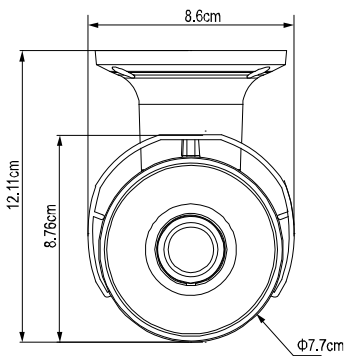

● SPECIFICATIONS

■ Network	
LAN Port	YES
LAN Speed	10/100 Based-T Ethernet
Supported Protocols	DDNS, PPPoE, DHCP, NTP, SNTP, TCP/IP, ICMP, SMTP, FTP, HTTP, RTP, RTSP, RTCP, IPv4/IPv6, Bonjour, UPnP, DNS, UDP, IGMP, QoS, SNMP
ONVIF Compatible	YES (Profile S)
Number of Online Users	10
Security	(1) Multiple user access levels with password (2) IP address filtering (3) Digest authentication
Remote Access	(1) Internet Explorer on Windows operating system (2) CMS Lite, 32CH CMS software for Windows operating system (3) EagleEyes on iOS & Android mobile devices
■ Video	
Network Compression	H.265 / H.264 / MJPEG
Video Resolution	2592 x 1944 / 2048 x 1536 / 1920 x 1080 / 1280 x 720 / 640 x 480 / 320 x 240
Frame Rate	30/25 IPS
Multiple Video Streaming	4 (H.265 / H.264 / MJPEG)
■ General	
Image Sensor	1/2.9" SONY CMOS image sensor
Min Illumination	0.1 Lux / F1.4(Wide)~F2.8(Tele), 0 Lux (IR LED ON)
Shutter Speed	1/10,000 ~ 1/15 (Slow shutter)
S/N Ratio	More than 48dB (AGC off)
Lens	Motorized f2.8 ~ 12mm / F1.4 ~ F2.8 (Auto Focus)
Viewing Angle	Wide: 70.4° (Horizontal) / 65.6° (Vertical) / 87.4° (Diagonal) Tele: 25.9° (Horizontal) / 19.2° (Vertical) / 31.8° (Diagonal)
IR LED	6 units
IR Effective Distance**	Up to 50 meters
IR Shift	YES
Smart Light Control	YES
White Balance	ATW
AGC	Auto
IRIS Mode	AES
WDR	YES
POE	YES (IEEE 802.3af)
Defog	YES
External Alarm I/O	YES (1 input / 1 output)
Micro SD Card Slot	YES
RAM	20MB
IP Rating	IP66
Startup Temperature	0°C ~ 50°C
Operating Temperature	-40°C ~ 50°C
Operating Humidity	90% or less relative humidity
Power Source (±10%)	DC12V / 1A
Current Consumption (±10%)	225mA (IR LED OFF); 650mA (IR LED ON)
Power Consumption (±10%)	9.5W (PoE / PoN) ; 8W (DC Adapter)
Net Weight (kg)	0.91

*The specifications are subject to change without notice.

○ DIMENSIONS

Dimensional tolerance: ± 5 mm