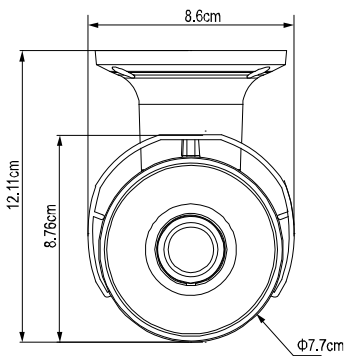

## ● SPECIFICATIONS

■ Network	
LAN Port	YES
LAN Speed	10/100 Based-T Ethernet
Supported Protocols	DDNS, PPPoE, DHCP, NTP, SNTP, TCP/IP, ICMP, SMTP, FTP, HTTP, RTP, RTSP, RTCP, IPv4/IPv6, Bonjour, UPnP, DNS, UDP, IGMP, QoS, SNMP
ONVIF Compatible	YES (Profile S)
Number of Online Users	10
Security	(1) Multiple user access levels with password (2) IP address filtering (3) Digest authentication
Remote Access	(1) Internet Explorer on Windows operating system (2) CMS Lite, 32CH CMS software for Windows operating system (3) EagleEyes on iOS & Android mobile devices
■ Video	
Network Compression	H.265 / H.264 / MJPEG
Video Resolution	2592 x 1944 / 2048 x 1536 / 1920 x 1080 / 1280 x 720 / 640 x 480 / 320 x 240
Frame Rate	30/25 IPS
Multiple Video Streaming	4 (H.265 / H.264 / MJPEG)
■ General	
Image Sensor	1/2.9" SONY CMOS image sensor
Min Illumination	0.1 Lux / F1.4(Wide)~F2.8(Tele), 0 Lux (IR LED ON)
Shutter Speed	1/10,000 ~ 1/15 (Slow shutter)
S/N Ratio	More than 48dB (AGC off)
Lens	Motorized f2.8 ~ 12mm / F1.4 ~ F2.8
Viewing Angle	Wide: 70.4° (Horizontal) / 65.6° (Vertical) / 87.4° (Diagonal) Tele: 25.9° (Horizontal) / 19.2° (Vertical) / 31.8° (Diagonal)
IR LED	6 units
IR Effective Distance**	Up to 50 meters
IR Shift	YES
Smart Light Control	YES
White Balance	ATW
AGC	Auto
IRIS Mode	AES
WDR	YES
POE	YES (IEEE 802.3af)
Defog	YES
External Alarm I/O	YES (1 input / 1 output)
Micro SD Card Slot	YES
RAM	20MB
IP Rating	IP66
Startup Temperature	0°C ~ 50°C
Operating Temperature	-40°C ~ 50°C
Operating Humidity	90% or less relative humidity
Power Source (±10%)	DC12V / 1A
Current Consumption (±10%)	225mA (IR LED OFF); 650mA (IR LED ON)
Power Consumption (±10%)	9.5W (PoE / PoN) ; 8W (DC Adapter)
Net Weight (kg)	0.91

## ○ DIMENSIONS

Dimensional tolerance:  $\pm 5$ mm