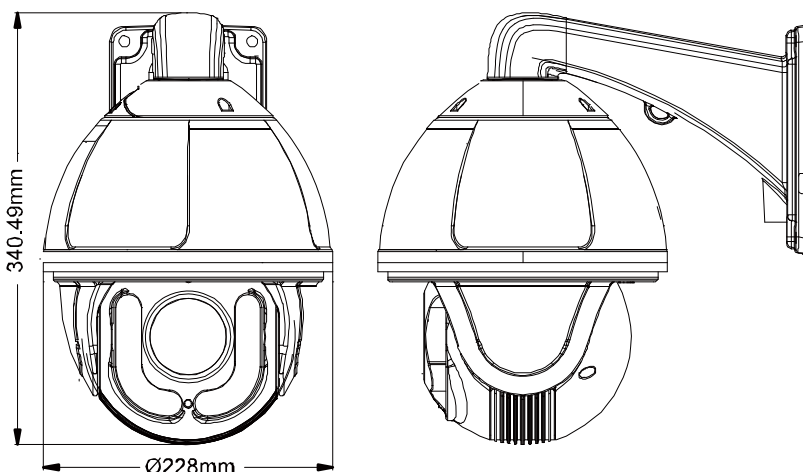

○ SPECIFICATIONS (CONTINUED)

■ PTZ Mechanism	
Pan Range	360° continuous rotation
Max. Pan Speed	180°/s
Tilt Range	-3° ~ 90°
Max. Tilt Speed	100°/s
Zoom Ratio	20X Optical Zoom
Max. Zoom Speed	Approx. 3s (Tele ~ Wide)
Preset Points	Up to 256 preset points
Sequence Group	- Up to four groups can be set - One group can include up to 16 preset points
Auto Tracking	YES
■ Others	
Mobile Surveillance	iOS & Android
EaZy Networking	YES
Event Notification	Push Video / FTP / Email / SMS
Digital Pan / Tilt / Zoom	YES
Reset Default	YES
Motion Detection	YES
RTC (real-time clock)	YES
Minimum Web Browsing Requirements	- Intel core i3 or higher, or equivalent AMD 2GB RAM - AGP graphics card, Direct Draw, 32MB RAM - Windows 10, Windows 8, Windows 7, Windows Vista & Windows XP, DirectX 9.0 or later - Internet Explorer 7.x or later (Windows Edge not supported)

* When PoE is used for power supply, the IR Turbo mode might not work properly. **The specifications are subject to change without notice.

○ DIMENSIONS

*Dimensional tolerance: ± 5mm