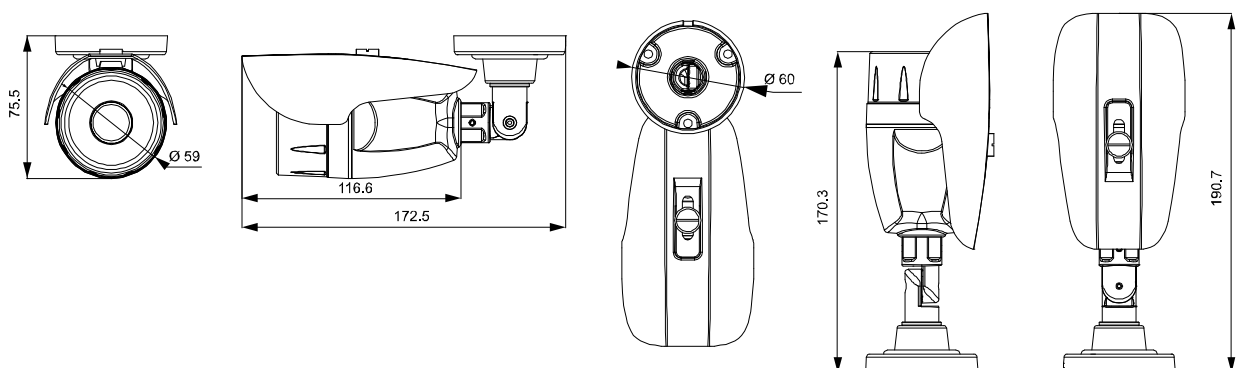

DIMENSIONS

* Dimensional tolerance: ±5mm

● SPECIFICATIONS

■ Network

LAN Port	YES
LAN Speed	10/100 Based-T Ethernet
Supported Protocols	DDNS, PPPoE, DHCP, NTP, SNTP, TCP/IP, ICMP, SMTP, FTP, HTTP, RTP, RTSP, RTCP, IPv4, Bonjour, UPnP, DNS, UDP, IGMP, QoS, SNMP
ONVIF Compatible	YES (Profile S)
Number of Online Users	10
Security	(1) Multiple user access levels with password (2) IP address filtering (3) Digest authentication
Remote Access	(1) Internet Explorer on Windows operating system (2) CMS Lite, 24CH CMS software for Windows operating system (3) EagleEyes on iOS & Android mobile devices

■ Video

Network Compression	H.264 / MPEG4 / MJPEG
Video Resolution	1280 x 1024 / 1280 x 720 / 640 x 480 / 320 x 240
Frame Rate	30fps
Multiple Video Streaming	4 (H.264, MJPEG, MPEG4)

■ General

Image Sensor	1/ 3" SONY CMOS image sensor	
Min Illumination	1 Lux / F1.5, 0 Lux (LED ON)	
Shutter Speed	1/2 to 1/10,000 sec	
S/N Ratio	More than 48dB (AGC off)	
Lens	f3.8mm / F1.5	f2.8mm / F1.8 (Optional)
Viewing Angle	65.4° (Horizontal) / 49.9° (Vertical) / 80.4° (Diagonal)	98° (Horizontal) / 78° (Vertical) / 126° (Diagonal)
IR LED	14 Units	
IR Effective Distance	Up to 20 meters	
IR Shift	YES	
Smart Light Control	YES	
White Balance	ATW	
AGC	Auto	
IRIS Mode	AES	
RAM	10MB	
POE	YES (IEEE 802.3af)	
IP Rating	IP66	
Operating Temperature	-25°C ~ 50°C	
Operating Humidity	90% or less relative humidity	
Power Source (±10%)	12V / 1A	
Current consumption (±10%)	350mA	
Power Consumption (±10%)	5.5W (PoE); 5.5W (PoN); 4.7W (DC Adapter)	
Net Weight (kg)	0.43	