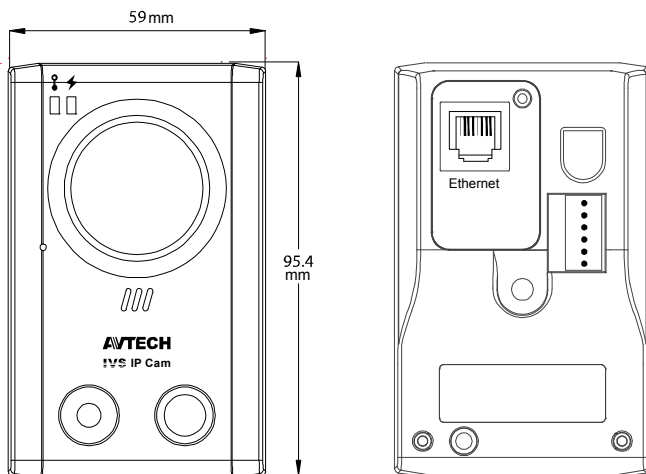

Dimensions

* Dimensional tolerance: (± 5 mm)

SPECIFICATIONS

Network	
Network Compression	H.264 / MPEG4 / MJPEG
Multiple Video Streaming (Encode Modes, IPS, Resolution)	3 (H.264, MJPEG, MPEG4)
LAN Port	YES
LAN Speed	10/100 Based-T Ethernet
Supported Protocols	DDNS, PPPoE, DHCP, NTP, SNTP, TCP/IP, ICMP, SMTP, FTP, HTTP, RTP, RTSP, UPnP
Frame Rate	NTSC:30, PAL:25
Number of Online Users	10
Security	Multiple user access levels with password
Remote Access	(1) Internet Explorer on Windows operating system (2) CMS Lite, 24CH CMS software for Windows operating system (3) EagleEyes on iOS & Android mobile devices
Camera	
Image Sensor	1/3" Live MOS image sensor
Video Resolution	SXGA, SXVGA, 720P, VGA, QVGA
Min Illumination	0.1 Lux / F1.5, 0 Lux (LED ON)
Shutter Speed	1 / 60 (1/50) to 1 / 100,000 sec.
S/N Ratio	More than 48dB (AGC off)
Lens	f3.8mm / F1.5
Viewing Angle	80.4° (Diagonal) / 65.4° (Horizontal) / 49.9° (Vertical)
White LED	YES (1W, 10 meters)
White Balance	ATW
AGC	Auto
IRIS Mode	AES
PIR Sensor	Detection Range 76° wide angle with up to 6m long distance at 2m height (under 30°C)
Micro SD Card Slot	YES
External Alarm I/O	YES
RAM	10MB
Microphone	YES
Speaker	YES
Power Source (±10%)	5V / 2A
Operating Temperature	0°C~40°C
Operating Humidity	90% or less relative humidity
Net Weight (kg)	0.3
Others	
Mobile Surveillance	iPad / iPhone / Android mobile device
Push Video	YES
Audio Detection	YES
RTC (real-time clock)	YES
Motion Detection	YES
Digital Pan / Tilt / Zoom	YES
Event Notification	FTP / Email / Push Video
Minimum Web Browsing Requirements	<ul style="list-style-type: none"> • Intel core i3 or higher, or equivalent AMD • 2GB RAM • AGP graphics card, Direct Draw, 32MB RAM • Windows 10, Windows 8, Windows 7, Windows Vista & Windows XP, DirectX 9.0 or later • Internet Explorer 7.x or later (Windows Edge not supported)