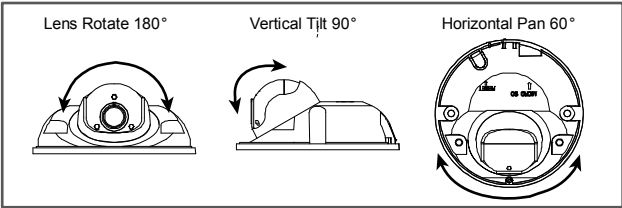

AVP511

 HD 1080P	 3-Axis	 PoC	 WDR
 MicroSD Card Recording	 External I/O	 IK08 (lens cover)	 Mobile Surveillance

2MP Vandal-Proof Dome IP Camera

FEATURES

- Worked with **PoC (Power-over-Coaxial) converter, AVX912R6**, to set up the whole HD IP system with coaxial cables, suitable for replacing your existing CCTV system to HD IP system effectively
- **3-axis** mechanism for flexible ceiling and wall-mount installation

○ DIMENSIONS

Dimensional tolerance: ± 5 mm