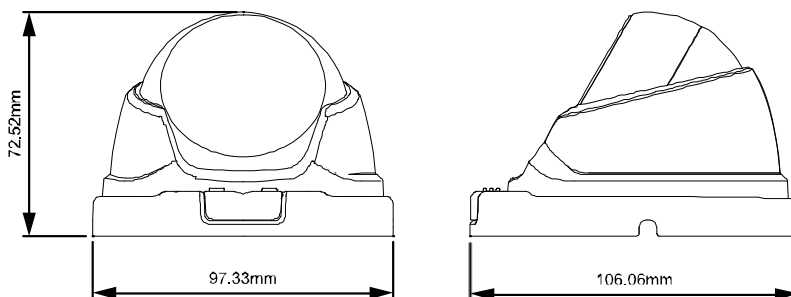

DIMENSIONS

Dimensional tolerance: $\pm 5\text{mm}$

○ SPECIFICATIONS

■ Network	
LAN Port	YES
LAN Speed	10/100 Based-T Ethernet
Supported Protocols	DDNS, PPPoE, DHCP, NTP, SNTP, TCP/IP, ICMP, SMTP, FTP, HTTP, RTP, RTSP, RTCP, IPv4, Bonjour, UPnP, DNS, UDP, IGMP, QoS, SNMP
ONVIF Compatible	YES (Profile S)
Number of Online Users	10
Security	(1) Multiple user access levels with password (2) IP address filtering (3) Digest authentication
Remote Access	(1) Internet Explorer on Windows operating system (2) CMS Lite, 32CH CMS software for Windows operating system (3) EagleEyes on iOS & Android mobile devices
■ Video	
Network Compression	H.264 (Main Profile) / MJPEG
Video Resolution	1920 x 1080 / 1280 x 720 / 720 x 480 / 352 x 240
Frame Rate	30fps
Multiple Video Streaming	2 (H.264, MJPEG)
■ General	
Image Sensor	1/2.7" CMOS image sensor
Min Illumination	0.1 Lux / F1.5, 0 Lux (IR LED ON)
Shutter Speed	1/2 to 1/10,000 sec
S/N Ratio	More than 48dB (AGC off)
Lens	f3.8mm / F1.5
Viewing Angle	77° (Horizontal) / 45° (Vertical) / 88° (Diagonal)
IR LED	2 Units
IR Effective Distance**	Up to 25 meters
IR Shift	YES
White Balance	ATW
AGC	Auto
IRIS Mode	AES
Sharpness	YES
DWDR	YES
POE	YES (IEEE 802.3af)
Weather-proof	IP66
Operating Temperature	-40°C ~ 50°C
Operating Humidity	90 or less relative humidity
Power Source (±10%)	12V / 1A
Current Consumption (±10%)	150mA (IR OFF) / 400mA (IR ON)
Power Consumption (±10%)	PoE & PoN: 6W; DC adapter: 4.8W
Net Weight (kg)	0.39