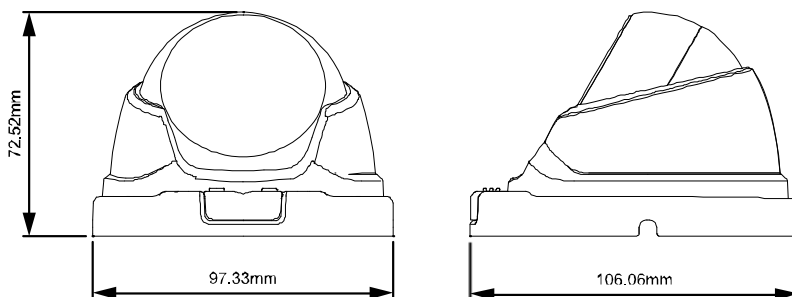

DIMENSIONS

Dimensional tolerance: ± 5 mm

○ SPECIFICATIONS

■ Network	
LAN Port	YES
LAN Speed	10/100 Based-T Ethernet
Supported Protocols	DDNS, PPPoE, DHCP, NTP, SNTP, TCP/IP, ICMP, SMTP, FTP, HTTP, RTP, RTSP, RTCP, IPv4, Bonjour, UPnP, DNS, UDP, IGMP, QoS, SNMP
ONVIF Compatible	YES (Profile S)
Number of Online Users	10
Security	(1) Multiple user access levels with password (2) IP address filtering (3) Digest authentication
Remote Access	(1) Internet Explorer on Windows operating system (2) CMS Lite, 32CH CMS software for Windows operating system (3) EagleEyes on iOS & Android mobile devices
■ Video	
Network Compression	H.264 (Main Profile) / MJPEG
Video Resolution	1920 x 1080 / 1280 x 720 / 720 x 480 / 352 x 240
Frame Rate	30fps
Multiple Video Streaming	2 (H.264, MJPEG)
■ General	
Image Sensor	1/2.7" CMOS image sensor
Min Illumination	0.1 Lux / F1.5, 0 Lux (IR LED ON)
Shutter Speed	1/2 to 1/10,000 sec
S/N Ratio	More than 48dB (AGC off)
Lens	f3.8mm / F1.5
Viewing Angle	77° (Horizontal) / 45° (Vertical) / 88° (Diagonal)
IR LED	2 Units
IR Effective Distance**	Up to 25 meters
IR Shift	YES
White Balance	ATW
AGC	Auto
IRIS Mode	AES
Sharpness	YES
DWDR	YES
POE	YES (IEEE 802.3af)
RAM	3MB
Weather-proof	IP66
Operating Temperature	-25°C ~ 50°C
Operating Humidity	90 or less relative humidity
Power Source (±10%)	12V / 1A
Current Consumption (±10%)	150mA (IR OFF) / 400mA (IR ON)
Power Consumption (±10%)	PoE & PoN: 6W; DC adapter: 4.8W
Net Weight (kg)	0.39