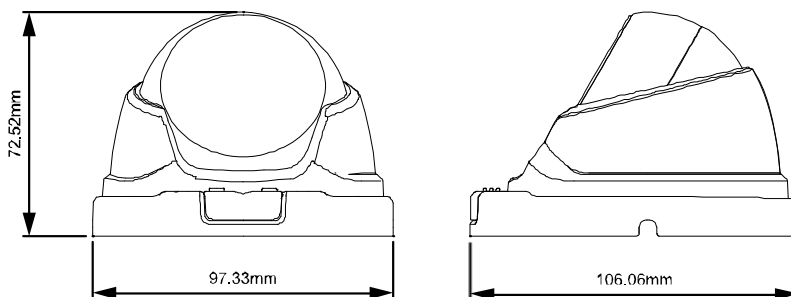

DIMENSIONS

Dimensional tolerance: ± 5 mm

● SPECIFICATIONS

■ Network	
LAN Port	YES
LAN Speed	10/100 Based-T Ethernet
Supported Protocols	DDNS, PPPoE, DHCP, NTP, SNTP, TCP/IP, ICMP, SMTP, FTP, HTTP, RTP, RTSP, RTCP, IPv4, Bonjour, UPnP, DNS, UDP, IGMP, QoS, SNMP
ONVIF Compatible	YES (Profile S)
Number of Online Users	10
Security	(1) Multiple user access levels with password (2) IP address filtering (3) Digest authentication
Remote Access	(1) Internet Explorer on Windows operating system (2) CMS Lite, 32CH CMS software for Windows operating system (3) EagleEyes on iOS & Android mobile devices
■ Video	
Network Compression	H.264 (Main Profile) / MJPEG
Video Resolution	1920 x 1080 / 1280 x 720 / 720 x 480 / 352 x 240
Frame Rate	30fps
Multiple Video Streaming	2 (H.264, MJPEG)
■ General	
Image Sensor	1/2.7" CMOS image sensor
Min Illumination	0.1 Lux / F1.5, 0 Lux (IR LED ON)
Shutter Speed	1/2 to 1/10,000 sec
S/N Ratio	More than 48dB (AGC off)
Lens	f3.8mm / F1.5
Viewing Angle	77° (Horizontal) / 45° (Vertical) / 88° (Diagonal)
IR LED	2 Units
IR Effective Distance**	Up to 25 meters
IR Shift	YES
White Balance	ATW
AGC	Auto
IRIS Mode	AES
Sharpness	YES
DWDR	YES
POE	YES (IEEE 802.3af)
Weather-proof	IP66
Operating Temperature	-25°C ~ 50°C
Operating Humidity	90 or less relative humidity
Power Source (±10%)	12V / 1A
Current Consumption (±10%)	150mA (IR OFF) / 400mA (IR ON)
Power Consumption (±10%)	PoE & PoN: 6W; DC adapter: 4.8W
Net Weight (kg)	0.39