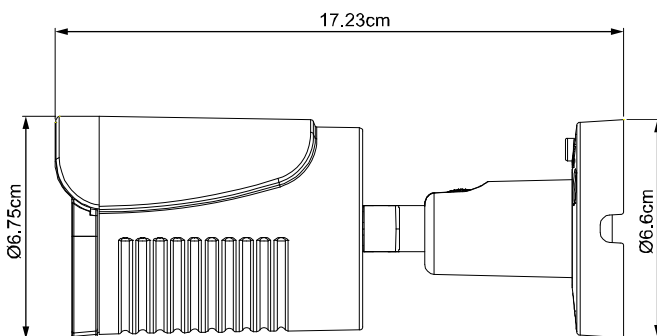

DIMENSIONS

Dimensional tolerance: $\pm 5\text{mm}$

● SPECIFICATIONS

■ Network

LAN Port	YES
LAN Speed	10/100 Based-T Ethernet
Supported Protocols	DDNS, PPPoE, DHCP, NTP, SNTP, TCP/IP, ICMP, SMTP, FTP, HTTP, RTP, RTSP, RTCP, IPv4, Bonjour, UPnP, DNS, UDP, IGMP, QoS, SNMP
ONVIF Compatible	YES (Profile S)
Number of Online Users	10
Security	(1) Multiple user access levels with password (2) IP address filtering (3) Digest authentication
Remote Access	(1) Internet Explorer on Windows operating system (2) CMS Lite, 32CH CMS software for Windows operating system (3) EagleEyes on iOS & Android mobile devices

■ Video

Network Compression	H.264 (Main Profile) / MJPEG
Video Resolution	1920 x 1080 / 1280 x 720 / 720 x 480 / 352 x 240
Frame Rate	30fps
Multiple Video Streaming	2 (H.264, MJPEG)

■ General

Image Sensor	1/2.7" CMOS image sensor	
Min Illumination	0.1 Lux / F1.5, 0 Lux (IR LED ON)	
Shutter Speed	1/2 to 1/10,000 sec	
S/N Ratio	More than 48dB (AGC off)	
Lens	f3.8mm / F1.5	f3.6mm / F1.8
Viewing Angle	77° (Horizontal) / 45° (Vertical) / 88° (Diagonal)	96° (Horizontal) / 50° (Vertical) / 116° (Diagonal)
IR LED	2 Units	
IR Effective Distance**	Up to 25 meters	
IR Shift	YES	
White Balance	ATW	
AGC	Auto	
IRIS Mode	AES	
Sharpness	YES	
DWDR	YES	
POE	YES (IEEE 802.3af)	
Weather-proof	IP66	
Operating Temperature	-40°C ~ 50°C	
Operating Humidity	90 or less relative humidity	
Power Source (±10%)	12V / 1A	
Current Consumption (±10%)	150mA (IR OFF) / 400mA (IR ON)	
Power Consumption (±10%)	PoE & PoN: 6W; DC adapter: 4.8W	
Net Weight (kg)	0.36	