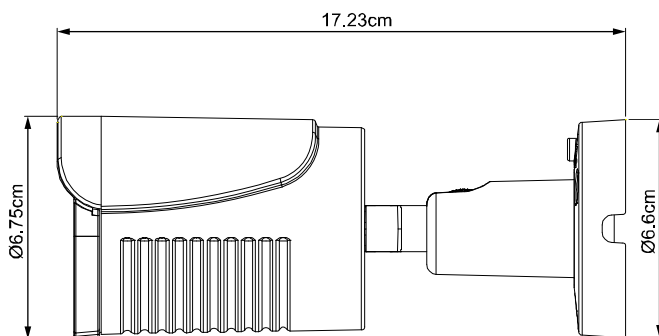

DIMENSIONS

Dimensional tolerance: $\pm 5\text{mm}$

○ SPECIFICATIONS

■ Network		
LAN Port	YES	
LAN Speed	10/100 Based-T Ethernet	
Supported Protocols	DDNS, PPPoE, DHCP, NTP, SNTP, TCP/IP, ICMP, SMTP, FTP, HTTP, RTP, RTSP, RTCP, IPv4, Bonjour, UPnP, DNS, UDP, IGMP, QoS, SNMP	
ONVIF Compatible	YES (Profile S)	
Number of Online Users	10	
Security	(1) Multiple user access levels with password (2) IP address filtering (3) Digest authentication	
Remote Access	(1) Internet Explorer on Windows operating system (2) CMS Lite, 32CH CMS software for Windows operating system (3) EagleEyes on iOS & Android mobile devices	
■ Video		
Network Compression	H.264 (Main Profile) / MJPEG	
Video Resolution	1920 x 1080 / 1280 x 720 / 720 x 480 / 352 x 240	
Frame Rate	30fps	
Multiple Video Streaming	2 (H.264, MJPEG)	
■ General		
Image Sensor	1/2.7" CMOS image sensor	
Min Illumination	0.1 Lux / F1.5, 0 Lux (IR LED ON)	
Shutter Speed	1/2 to 1/10,000 sec	
S/N Ratio	More than 48dB (AGC off)	
Lens	f3.8mm / F1.5	f3.6mm / F1.8
Viewing Angle	77° (Horizontal) / 45° (Vertical) / 88° (Diagonal)	96° (Horizontal) / 50° (Vertical) / 116° (Diagonal)
IR LED	2 Units	
IR Effective Distance**	Up to 25 meters	
IR Shift	YES	
White Balance	ATW	
AGC	Auto	
IRIS Mode	AES	
Sharpness	YES	
DWDR	YES	
POE	YES (IEEE 802.3af)	
Weather-proof	IP66	
Operating Temperature	-40°C ~ 50°C	
Operating Humidity	90 or less relative humidity	
Power Source (±10%)	12V / 1A	
Current Consumption (±10%)	150mA (IR OFF) / 400mA (IR ON)	
Power Consumption (±10%)	PoE & PoN: 6W; DC adapter: 4.8W	
Net Weight (kg)	0.36	