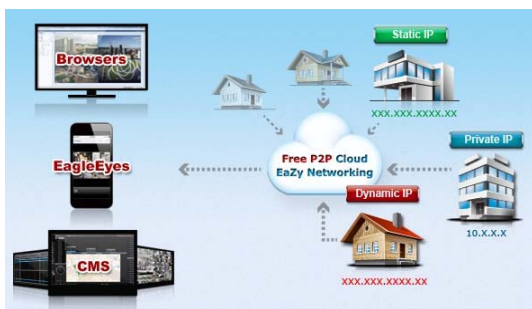

## 2MP H.265 Motorized IR Dome IP Camera

### FEATURES

- Equipped with a **motorized vari-focal lens of f2.8 ~ 8.0 mm**, focal length and focus adjustment could be made remotely
- Free P2P Cloud EaZy Networking**
  - Cloud **EaZy Networking** available to connect this device to Internet automatically in three steps with our free mobile app, EagleEyes.
  - The **Buddy** feature to share the device access permission to other people.
  - Device login / out notifications reported.
- POE (Power-over-Ethernet)** support to eliminate the use of power cables and reduce installation costs
- ONVIF (ONVIFS)** standard supported to simplify system integration
- DWDR** to increase image recognizability in overexposure and dark areas
- Vertical View Mode** supported to monitor long and narrow areas such as corridors and aisles.
- Remote Surveillance**
  - Fully compatible** with **iOS** and **Android** devices, and **Internet Explorer** on Windows operating system
  - Free PC program, **CMS Lite**, for 32CH devices monitoring on Windows operating system