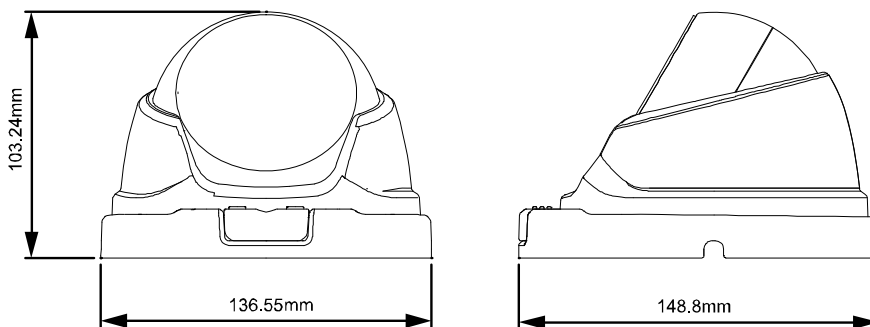

DIMENSIONS

Dimensional tolerance: $\pm 5\text{mm}$

● SPECIFICATIONS

■ Network	
LAN Port	YES
LAN Speed	10/100 Based-T Ethernet
Supported Protocols	DDNS, PPPoE, DHCP, NTP, SNTP, TCP/IP, ICMP, SMTP, FTP, HTTP, RTP, RTSP, RTCP, IPv4, Bonjour, UPnP, DNS, UDP, IGMP, QoS, SNMP
ONVIF Compatible	YES (Profile S)
Number of Online Users	10
Security	(1) Multiple user access levels with password (2) IP address filtering (3) Digest authentication
Remote Access	(1) Internet Explorer on Windows operating system (2) CMS Lite, 32CH CMS software for Windows operating system (3) EagleEyes on iOS & Android mobile devices
■ Video	
Network Compression	H.264 (Main Profile) / MJPEG
Video Resolution	1920 x 1080 / 1280 x 720 / 720 x 480 / 352 x 240
Frame Rate	30fps
Multiple Video Streaming	2 (H.264, MJPEG)
■ General	
Image Sensor	1/2.7" CMOS image sensor
Min Illumination	0.1 Lux / F1.6 (Wide) ~ F2.8 (Tele), 0 Lux (IR LED ON)
Shutter Speed	1/2 to 1/10,000 sec
S/N Ratio	More than 48dB (AGC off)
Lens	motorized f2.8 ~ f8.0mm / F1.6 ~ F2.8
Viewing Angle	Wide: 104° (Horizontal) / 56° (Vertical) / 126° (Diagonal) Tele: 57° (Horizontal) / 32° (Vertical) / 65° (Diagonal)
IR LED	4 Units
IR Effective Distance**	Up to 50 meters
IR Shift	YES
White Balance	ATW
AGC	Auto
IRIS Mode	AES
Sharpness	YES
DWDR	YES
POE	YES (IEEE 802.3af)
RAM	3MB
Weather-proof	IP66
Operating Temperature	-25°C ~ 50°C
Operating Humidity	90 or less relative humidity
Power Source (±10%)	12V / 1A
Current Consumption (±10%)	250mA (IR OFF) / 700mA (IR ON)
Power Consumption (±10%)	PoE & PoN: 10W; DC adapter: 8.4W
Net Weight (kg)	0.75