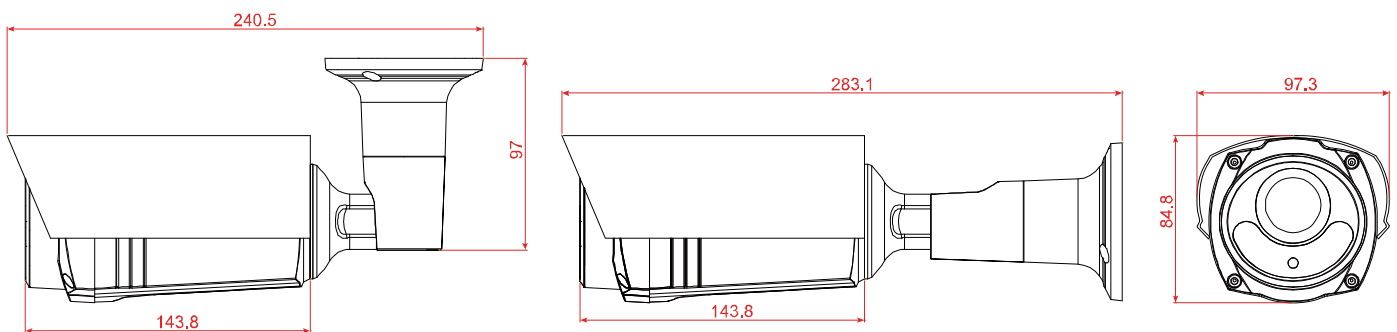

DIMENSIONS

Dimensional tolerance: $\pm 5\text{mm}$

● SPECIFICATIONS

■ Network	
LAN Port	YES
LAN Speed	10/100 Based-T Ethernet
Supported Protocols	DDNS, PPPoE, DHCP, NTP, SNTP, TCP/IP, ICMP, SMTP, FTP, HTTP, RTP, RTSP, RTCP, IPv4, Bonjour, UPnP, DNS, UDP, IGMP, QoS, SNMP
ONVIF Compatible	YES (Profile S)
Number of Online Users	10
Security	(1) Multiple user access levels with password (2) IP address filtering (3) Digest authentication
Remote Access	(1) Internet Explorer on Windows operating system (2) CMS Lite, 32CH CMS software for Windows operating system (3) EagleEyes on iOS & Android mobile devices
■ Video	
Network Compression	H.264 (Main Profile) / MJPEG
Video Resolution	1920 x 1080 / 1280 x 720 / 720 x 480 / 352 x 240
Frame Rate	30fps
Multiple Video Streaming	2 (H.264, MJPEG)
■ General	
Image Sensor	1/2.7" CMOS image sensor
Min Illumination	0.1 Lux / F1.6 (Wide) ~ F2.8 (Tele), 0 Lux (IR LED ON)
Shutter Speed	1/2 to 1/10,000 sec
S/N Ratio	More than 48dB (AGC off)
Lens	motorized f2.8 ~ f8.0mm / F1.6 ~ F2.8
Viewing Angle	Wide: 104° (Horizontal) / 56° (Vertical) / 126° (Diagonal) Tele: 57° (Horizontal) / 32° (Vertical) / 65° (Diagonal)
IR LED	4 Units
IR Effective Distance**	Up to 50 meters
IR Shift	YES
White Balance	ATW
AGC	Auto
IRIS Mode	AES
Sharpness	YES
DWDR	YES
POE	YES (IEEE 802.3af)
RAM	3MB
Weather-proof	IP66
Operating Temperature	-25°C ~ 50°C
Operating Humidity	90 or less relative humidity
Power Source (±10%)	12V / 1A
Current Consumption (±10%)	250mA (IR OFF) / 700mA (IR ON)
Power Consumption (±10%)	PoE & PoN: 10W; DC adapter: 8.4W
Net Weight (kg)	0.94