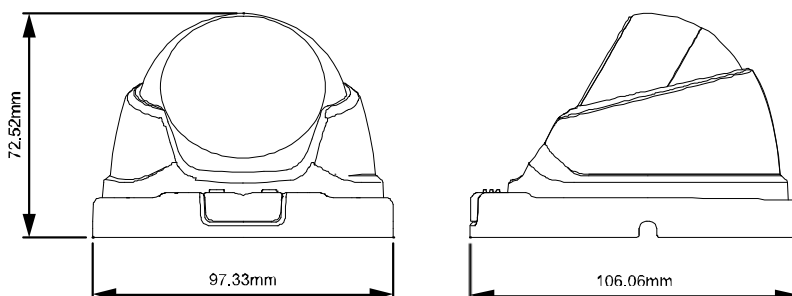

DIMENSIONS

Dimensional tolerance: ± 5mm

○ SPECIFICATIONS

■ Network	
LAN Port	YES
LAN Speed	10/100 Based-T Ethernet
Supported Protocols	DDNS, PPPoE, DHCP, NTP, SNTP, TCP/IP, ICMP, SMTP, FTP, HTTP, RTP, RTSP, RTCP, IPv4/IPv6, Bonjour, UPnP, DNS, UDP, IGMP, QoS, SNMP
ONVIF Compatible	YES (Profile S)
Number of Online Users	10
Security	(1) Multiple user access levels with password (2) IP address filtering (3) Digest authentication
Remote Access	(1) Internet Explorer on Windows operating system (2) CMS Lite, 32CH CMS software for Windows operating system (3) EagleEyes on iOS & Android mobile devices
■ Video	
Network Compression	H.265 / H.264 / MJPEG
Video Resolution	1920 x 1080 / 1280 x 720 / 704 x 480 / 352 x 240
Frame Rate	30fps
Multiple Video Streaming	4 (H.265 / H.264 / MJPEG)
■ General	
Image Sensor	1/2.8" CMOS image sensor
Min Illumination	0.001 Lux / F1.6, 0 Lux (IR LED ON)
Shutter Speed	1/2 to 1/10,000 sec
S/N Ratio	More than 48dB (AGC off)
Lens	f3.6mm / F1.6
Viewing Angle	84° (Horizontal) / 45° (Vertical) / 99° (Diagonal)
IR LED	2 Units
IR Effective Distance**	Up to 25 meters
IR Shift	YES
Smart Light Control	YES
White Balance	ATW
AGC	Auto
IRIS Mode	AES
Sharpness	YES
DWDR	YES
POE	YES (IEEE 802.3af)
Privacy Mask	YES
Vertical View Mode	YES
Weather-proof	IP66
Operating Temperature	-25°C ~ 50°C
Operating Humidity	90 or less relative humidity
Power Source (±10%)	12V / 1A
Current Consumption (±10%)	140mA (IR LED OFF) / 220mA (IR LED ON)
Power Consumption (±10%)	PoE & PoN: 3.7W; DC adapter: 3W
Net Weight (kg)	0.39