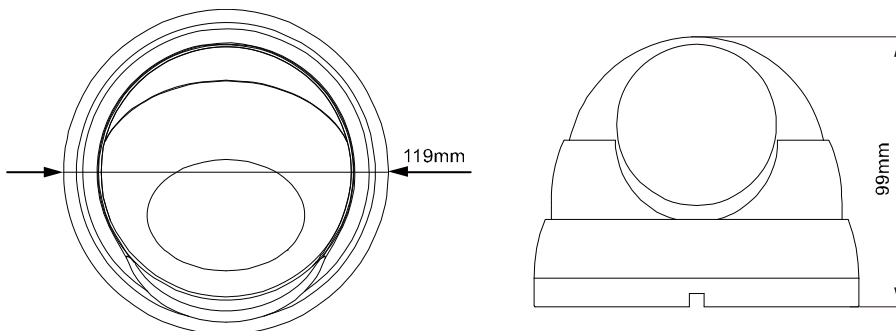

DIMENSIONS

○ SPECIFICATIONS

■ Network	
LAN Port	YES
LAN Speed	10/100 Based-T Ethernet
Supported Protocols	DDNS, PPPoE, DHCP, NTP, SNTP, TCP/IP, ICMP, SMTP, FTP, HTTP, RTP, RTSP, RTCP, IPv4/IPv6, Bonjour, UPnP, DNS, UDP, IGMP, QoS, SNMP
ONVIF Compatible	YES (Profile S)
Number of Online Users	10
Security	(1) Multiple user access levels with password (2) IP address filtering (3) Digest authentication
Remote Access	(1) Internet Explorer on Windows operating system (2) CMS Lite, 32CH CMS software for Windows operating system (3) EagleEyes on iOS & Android mobile devices
■ Video	
Network Compression	H.265 / H.264 / MJPEG
Video Resolution	1920 x 1080 / 1280 x 720 / 720 x 480 / 352 x 240
Frame Rate	30 IPS
Multiple Video Streaming	4 (H.265 / H.264 / MJPEG)
■ General	
Image Sensor	1/2.8" CMOS image sensor
Min Illumination	0.0001 Lux
Shutter Speed	1/2 to 1/10,000 sec
S/N Ratio	More than 48dB (AGC off)
Lens	f3.6mm / F1.0
Viewing Angle	88.4° (Horizontal) / 47° (Vertical) / 105.2° (Diagonal)
White Balance	ATW
AGC	Auto
IRIS Mode	AES
Sharpness	YES
DWDR	YES
POE	YES (IEEE 802.3af)
Privacy Mask	YES
Vertical View Mode	YES
Defog	YES
RAM	20MB
IP Rating	IP66
Startup Temperature	0°C ~ 50°C
Operating Temperature	-25°C ~ 50°C
Operating Humidity	90% or less relative humidity
Power Source (±10%)	DC12V / 1A
Current Consumption (±10%)	140mA
Power Consumption (±10%)	2.3W (PoE / PoN) ; 1.8W (DC Adapter)
Net Weight (kg)	0.75