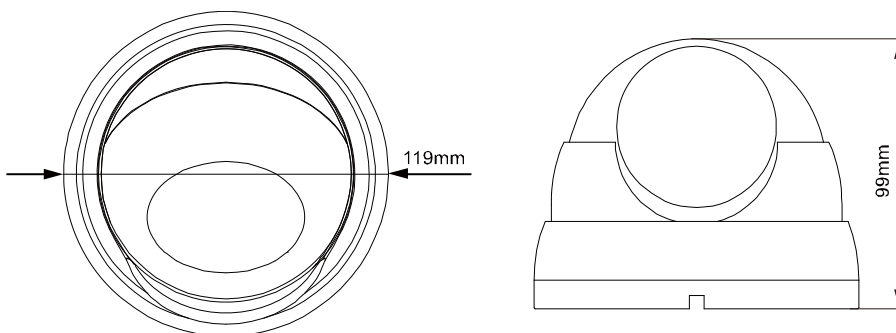

DIMENSIONS

○ SPECIFICATIONS

■ Network	
LAN Port	YES
LAN Speed	10/100 Based-T Ethernet
Supported Protocols	DDNS, PPPoE, DHCP, NTP, SNTP, TCP/IP, ICMP, SMTP, FTP, HTTP, RTP, RTSP, RTCP, IPv4/IPv6, Bonjour, UPnP, DNS, UDP, IGMP, QoS, SNMP
ONVIF Compatible	YES (Profile S)
Number of Online Users	10
Security	(1) Multiple user access levels with password (2) IP address filtering (3) Digest authentication
Remote Access	(1) Internet Explorer on Windows operating system (2) CMS Lite, 32CH CMS software for Windows operating system (3) EagleEyes on iOS & Android mobile devices
■ Video	
Network Compression	H.265 / H.264 / MJPEG
Video Resolution	1920 x 1080 / 1280 x 720 / 720 x 480 / 352 x 240
Frame Rate	30 IPS
Multiple Video Streaming	4 (H.265 / H.264 / MJPEG)
■ General	
Image Sensor	1/2.8" CMOS image sensor
Min Illumination	0.0001 Lux (LED OFF), 0 Lux (LED ON)
Shutter Speed	1/2 to 1/10,000 sec
S/N Ratio	More than 48dB (AGC off)
Lens	f3.6mm / F1.0
Viewing Angle	88.4° (Horizontal) / 47° (Vertical) / 105.2° (Diagonal)
White LED	2 units
Effective Distance	Up to 30 meters
White Balance	ATW
AGC	Auto
IRIS Mode	AES
Sharpness	YES
DWDR	YES
POE	YES (IEEE 802.3af)
Privacy Mask	YES
Vertical View Mode	YES
Defog	YES
RAM	20MB
IP Rating	IP66
Startup Temperature	0°C ~ 50°C
Operating Temperature	-25°C ~ 50°C
Operating Humidity	90% or less relative humidity
Power Source (±10%)	DC12V / 1A
Current Consumption (±10%)	140mA (LED OFF); 420mA (LED ON)
Power Consumption (±10%)	6.9W (PoE / PoN) ; 5.5W (DC Adapter)
Net Weight (kg)	0.75